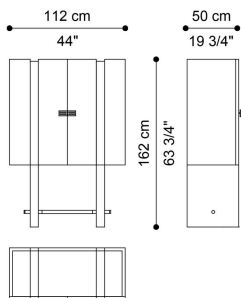

RAJAN
DAY STORAGE UNITS

DESCRIPTION

Structure in multilayer wood veneered in essence from the collection. Top and door inserts lacquered Brushed Dark Bronze. Folding doors. "E" handles in Polished cast brass. Interior covered in fabric from the collection. Shelf in Bronzed glass. Two drawers with inner cover in microfibre. Drawers front with knob in brass, Polished or with Brushed Dark Bronze finishing. Base in multilayer wood lacquered Brushed Dark Bronze. Beam in brass, Polished or with Brushed Dark Bronze finishing, with central insert in solid beech wood dyed matt Dark Wengé.

DIMENSIONS

CABINET

DEPTH: HANDLES INCLUDED

E.RAJ.116.A

L 112 D 50 H 162 CM

STRUCTURE

WOOD

Carbalho Veneered
Dyed Dark Wengé -
Matt