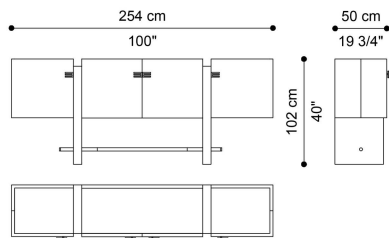

RAJAN
DAY STORAGE UNITS

DESCRIPTION

Structure in multilayer wood veneered in essence from the collection.
 Optional removable trays in MDF lacquered Brushed Dark Bronze.
 Hinged doors. "E" handles in Polished cast brass.
 Interior covered in fabric from the collection. Shelf in Bronzed glass in all compartments.
 Base in multilayer wood lacquered Brushed Dark Bronze. Beam in brass, Polished or with Brushed Dark Bronze finishing, with central insert in solid beech wood dyed matt Dark Wengé.

DIMENSIONS

SIDEBOARD

DEPTH: HANDLES INCLUDED

E.RAJ.113.A

L 254 D 50 H 102 CM

OPTIONAL

TRAY

E.COM.913.AXX