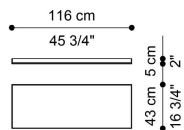

DIMENSIONS

SIDEBOARD

DEPTH: HANDLES INCLUDED

E.RAJ.113.A

L 254 D 50 H 102 CM

OPTIONAL

TRAY

E.COM.913.AXX