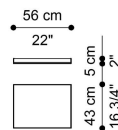

TRAY

E.COM.913.BXX