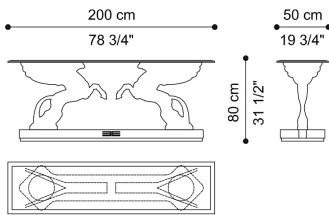

CONSOLE  
**E.MYT.521.A**

L 200 D 50 H 80 CM

---

**BASE**

**WOOD**

Black Lacquered  
Wood - Glossy

---

**TOP**