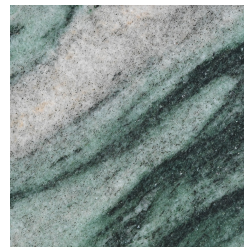

KLEE
CONSOLES

DESCRIPTION

Structure in Brushed Dark Bronze metal.
Top in marble from the collection or veneered in essence from the collection.

DIMENSIONS

CONSOLE
E.KLE.521.A

L 140 D 42 H 85 CM

CONSOLE
E.KLE.521.B

L 110 D 37 H 70 CM

STRUCTURE

METAL

Metal Brushed Dark
Bronze

TOP

WOOD

Carbalho Veneered
Dyed Dark Wengé -
Matt

Smoked Eucalyptus
Frisé Veneered -
Semi-Glossy

MARBLE/ONYX

Marble Cat. A
Bianco Carrara -
Polished

Marble Cat. A Black
Marquina - Polished

Marble Cat. A Red
Napoleon - Polished

Marble Cat. A Polar
Green - Polished

Marble Cat. A
Eramosa Cross Cut -
Polished

Marble Cat. A
Eramosa Vein Cut -
Polished

Marble Cat. B Azul
Bahia - Polished

Marble Cat. B Irish
Green - Polished