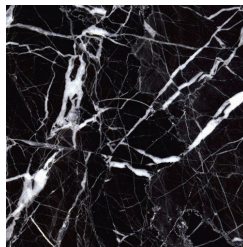

KLEE
CONSOLES

DESCRIPTION

Structure in Brushed Dark Bronze metal.
Top in marble from the collection or veneered in essence from the collection.

DIMENSIONS

CONSOLE
E.KLE.521.A

L 140 D 42 H 85 CM

CONSOLE
E.KLE.521.B

L 110 D 37 H 70 CM

STRUCTURE

METAL

Metal Brushed Dark
Bronze

TOP

WOOD

Carbalho Veneered
Dyed Dark Wengé -
Matt

Smoked Eucalyptus
Frisé Veneered -
Semi-Glossy

MARBLE/ONYX

Marble Cat. A
Bianco Carrara -
Polished

Marble Cat. A Black
Marquina - Polished

Marble Cat. A Red
Napoleon - Polished

Marble Cat. A Polar
Green - Polished

Marble Cat. A
Eramosa Cross Cut -
Polished