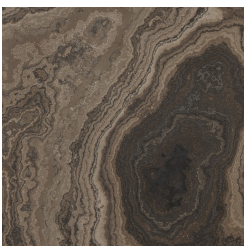

KLEE
CONSOLES

DESCRIPTION

Structure in Brushed Dark Bronze metal.
Top in marble from the collection or veneered in essence from the collection.

DIMENSIONS

CONSOLE
E.KLE.521.A

L 140 D 42 H 85 CM

CONSOLE
E.KLE.521.B

L 110 D 37 H 70 CM

STRUCTURE

METAL

Metal Brushed Dark
Bronze

TOP

WOOD

Carbalho Veneered
Dyed Dark Wengé -
Matt

Smoked Eucalyptus
Frisé Veneered -
Semi-Glossy

MARBLE/ONYX

Marble Cat. A
Bianco Carrara -
Polished

Marble Cat. A Black
Marquina - Polished

Marble Cat. A Red
Napoleon - Polished

Marble Cat. A Polar
Green - Polished

Marble Cat. A
Eramosa Cross Cut -
Polished

Marble Cat. A
Eramosa Vein Cut -
Polished

Marble Cat. B Azul
Bahia - Polished

Marble Cat. B Irish
Green - Polished