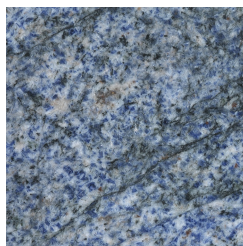

KLEE
CONSOLES

DESCRIPTION

Structure in Brushed Dark Bronze metal.
Top in marble from the collection or veneered in essence from the collection.

DIMENSIONS

CONSOLE
E.KLE.521.A

L 140 D 42 H 85 CM

CONSOLE
E.KLE.521.B

L 110 D 37 H 70 CM

STRUCTURE

METAL

Metal Brushed Dark
Bronze

TOP

WOOD

Carbalho Veneered
Dyed Dark Wengé -
Matt

Smoked Eucalyptus
Frisé Veneered -
Semi-Glossy

MARBLE/ONYX

Marble Cat. A
Bianco Carrara -
Polished

Marble Cat. A Black
Marquina - Polished

Marble Cat. A Red
Napoleon - Polished

Marble Cat. A Polar
Green - Polished

Marble Cat. A
Eramosa Cross Cut -
Polished

Marble Cat. A
Eramosa Vein Cut -
Polished

Marble Cat. B Azul
Bahia - Polished

Marble Cat. B Irish
Green - Polished