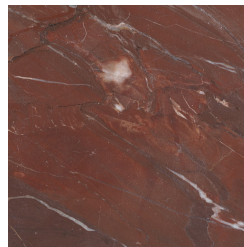

KLEE
CONSOLES

DESCRIPTION

Structure in Brushed Dark Bronze metal.
Top in marble from the collection or veneered in essence from the collection.

DIMENSIONS

CONSOLE
E.KLE.521.A

L 140 D 42 H 85 CM

CONSOLE
E.KLE.521.B

L 110 D 37 H 70 CM

STRUCTURE

METAL

Metal Brushed Dark
Bronze

TOP

WOOD

Carbalho Veneered
Dyed Dark Wengé -
Matt

Smoked Eucalyptus
Frisé Veneered -
Semi-Glossy

MARBLE/ONYX

Marble Cat. A
Bianco Carrara -
Polished

Marble Cat. A Black
Marquina - Polished

Marble Cat. A Red
Napoleon - Polished

Marble Cat. A Polar
Green - Polished

Marble Cat. A
Eramosa Cross Cut -
Polished