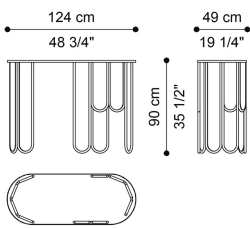

## DESCRIPTION

Structure in iron tubing with Dark Bronze finishing.  
Top support in iron with Dark Bronze finishing. Top in multilayer wood veneered in essence from the collection, or covered in fabric from the collection and finished with a sheet of extra clear glass.  
Side panels in multilayer wood veneered in essence from the collection, or covered in fabric from the collection.

## DIMENSIONS

### CONSOLE E.CHN.521.A

L 124 D 49 H 90 CM

---

STRUCTURE

METAL

Metal Dark Bronze -  
Matt

---

TOP/SIDE PANELS