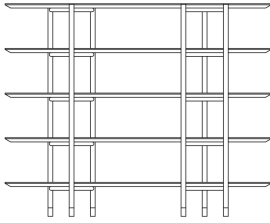

---

**DESCRIPTION**

Structure in matt Dark Wengé dyed wood.  
Shelves in multilayer wood veneered in matt Carbalho dyed Dark Wengé dyed. Tips in Polished brass.

---

**DIMENSIONS**

BOOKCASE  
**E.WOO.541.A**

L 250 D 39 H 200 CM

---

**STRUCTURE**

**WOOD**

Solid Wood Dark  
Wengé Dyed - Matt

---

**SHELVES**

**WOOD**