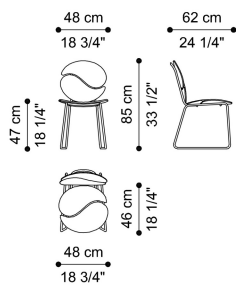

DIMENSIONS

CHAIR E.SHI.131.A

L 48 D 62 H 85 CM

STRUCTURE

METAL

Metal Dark Bronze -
Matt

Metal Gold - Glossy

DECORATIVE ELEMENTS