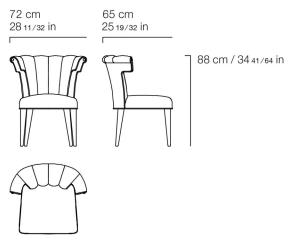

DESCRIPTION

Structure in matt Dark Wengé Dyed wood.
Upholstery in fabric or leather from the collection.
Ornamental matching tassels in silk.

DIMENSIONS

CHAIR E.FES.131.A

L 72 D 65 H 88 CM

STRUCTURE

WOOD

Solid Wood Dark
Wengé Dyed - Matt