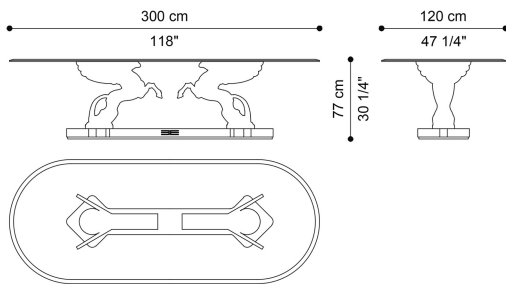

MYTHOS
DINING TABLES

DESCRIPTION

Base in matt Dark Wengé Dyed wood with details in Polished brass. Pegasus with glossy lacquered finishing from the collection.
Top in bevelled Clear or Bronzed glass.

DIMENSIONS

DINING TABLE

E.MYT.124.A

L 300 D 120 H 77 CM

STRUCTURE

WOOD

Black Lacquered
Wood - Glossy

BASE

WOOD