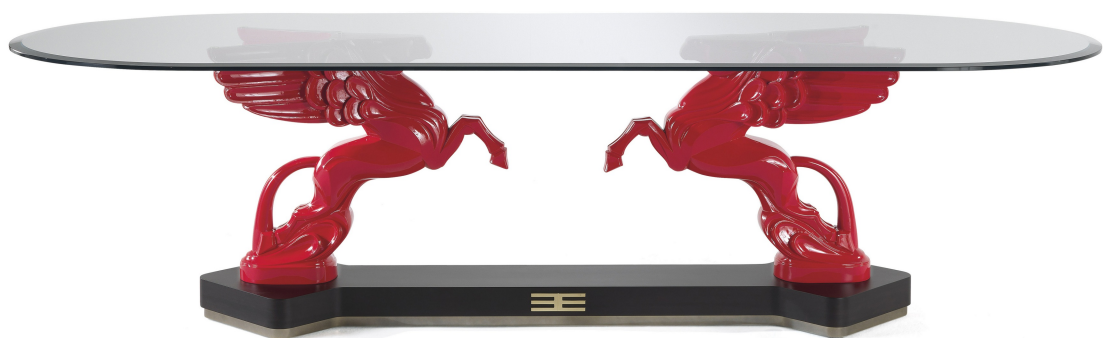

MYTHOS
DINING TABLES

DESCRIPTION

Base in matt Dark Wengé Dyed wood with details in Polished brass. Pegasus with glossy lacquered finishing from the collection.
Top in bevelled Clear or Bronzed glass.

DIMENSIONS

DINING TABLE

E.MYT.124.A

L 300 D 120 H 77 CM

STRUCTURE

WOOD

Black Lacquered
Wood - Glossy

BASE

WOOD

Solid Wood Dark
Wengé Dyed - Matt

TOP

GLASS

Bronzed Glass

Clear Glass