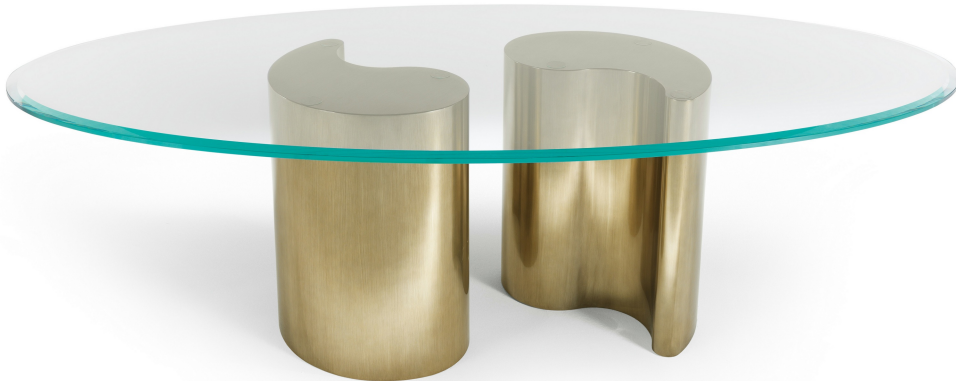

ARP
DINING TABLES

DESCRIPTION

Bases in wood lacquered in the solid colours from the collection, or with Patinated Gold Liquid Metal Lacquered or Brushed Dark Bronze Lacquered finishing.
Top in bevelled clear or bronzed glass.

DIMENSIONS

DINING TABLE

OVAL

E.ARP.124.A

L 260 D 130 H 75 CM

BASE

WOOD

Black Lacquered
Wood - Glossy

Black Lacquered
Wood - Matt

Ivory Lacquered
Wood - Matt

Patinated Gold
Liquid Metal
Lacquered Wood -
Glossy

Brushed Dark Bronze
Lacquered Wood

TOP

GLASS

Bronzed Glass

Clear Glass