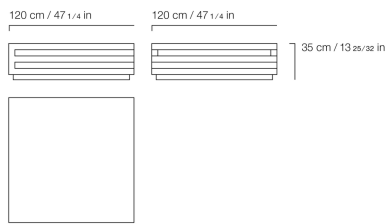

**MERET**  
LOW TABLES

---

## DIMENSIONS

### LOW TABLE E.MER.231.A

L 120 D 120 H 35 CM

---

STRUCTURE

WOOD

Carbalho Veneered  
Dyed Dark Wengé -  
Matt

Smoked Eucalyptus  
Frisé Veneered -  
Semi-Glossy

---