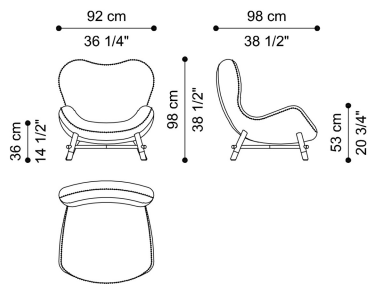

KUSH
ARMCHAIRS

DESCRIPTION

Structure in multilayer wood and high density expansive polyurethane foam. Upholstery in fabric or leather from the collection.
Border decorated with golden nails.
Base with crossed legs in solid beech wood dyed matt Dark Wengé. Tips and details in brass, Polished or with Brushed Dark Bronze finishing.

DIMENSIONS

ARMCHAIR E.KUS.221.A

L 92 D 98 H 98 CM

BASE

WOOD

Solid Wood Dark
Wengé Dyed - Matt

TIPS

METAL