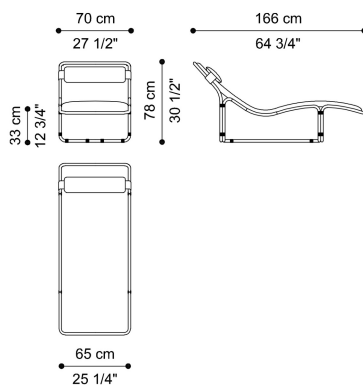

BERENICE
CHAISE LONGUES AND DORMEUSES

BERENICE

CHAISE LONGUES AND DORMEUSES

DESCRIPTION

Structure in iron tubing with Dark Bronze finishing and details in Gold finishing.
Seat in curved multilayer wood and variable thickness high density expansive polyurethane foam. Upholstery in fabric or leather from the collection.
Headrest cushion in goose down. Removable upholstery and piping in fabric or leather from the collection.

DIMENSIONS

CHAISE LONGUE

E.BER.224.A

L 166 D 70 H 78 CM

STRUCTURE

METAL

Metal Dark Bronze -
Matt

DECORATIVE ELEMENTS