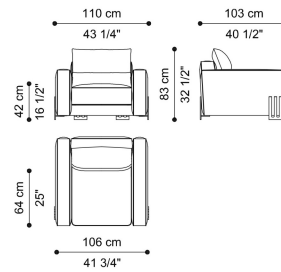

KLEE
ARMCHAIRS

DESCRIPTION

Structure in Brushed Dark Bronze metal.
Upholstery in fabric from the collection.
Details in matching leather with Etro Gold embroidery.

DIMENSIONS

ARMCHAIR
CUSHION SET 1 X L 50 D 50 CM
E.KLE.221.A

L 110 D 103 H 83 CM

ARMCHAIR
CUSHION SET 1 X L 50 D 50 CM
E.KL2.221.A

L 110 D 103 H 83 CM

BASE

METAL

Metal Brushed Dark
Bronze

UPHOLSTERY

FABRIC / LEATHER