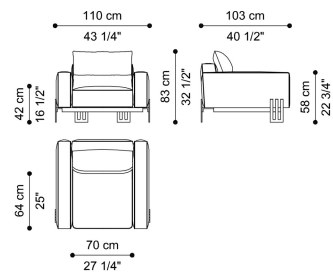

KLEE
ARMCHAIRS

DESCRIPTION

Structure in Brushed Dark Bronze metal.
Upholstery in fabric from the collection.
Details in matching leather with Etro Gold embroidery.

DIMENSIONS

ARMCHAIR
CUSHION SET 1 X L 50 D 50 CM
E.KLE.221.A

L 110 D 103 H 83 CM

ARMCHAIR
CUSHION SET 1 X L 50 D 50 CM
E.KL2.221.A

L 110 D 103 H 83 CM

BASE

METAL

Metal Brushed Dark
Bronze

UPHOLSTERY

FABRIC / LEATHER