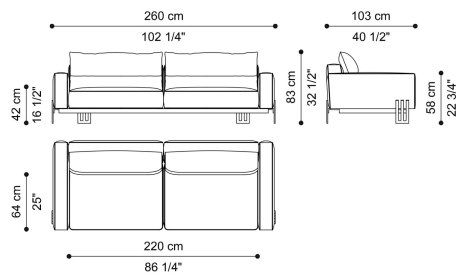

**DESCRIPTION**

Structure in Brushed Dark Bronze metal.  
Upholstery in fabric from the collection.  
Details in matching leather with ETRO Gold embroidery.

**DIMENSIONS**

3-SEATER SOFA  
CUSHION SET 4 X L 50 D 50 CM  
+ 1 X L 50 D 30 CM  
**E.KLE.211.A**

L 260 D 103 H 83 CM

2-SEATER SOFA  
CUSHION SET 4 X L 50 D 50 CM  
+ 1 X L 50 D 30 CM  
**E.KLE.211.B**

L 220 D 103 H 83 CM

3-SEATER SOFA  
CUSHION SET 4 X L 50 D 50 CM + 1 L 50 D 30 CM  
**E.KL2.211.A**

L 260 D 103 H 83 CM

2-SEATER SOFA  
CUSHION SET 4 X L 50 D 50 CM + 1 L 50 D 30 CM  
**E.KL2.211.B**

L 220 D 103 H 83 CM

---

**BASE**

**METAL**

Metal Brushed Dark  
Bronze

---