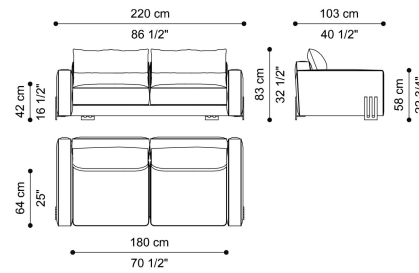

**DESCRIPTION**

Structure in Brushed Dark Bronze metal.  
Upholstery in fabric from the collection.  
Details in matching leather with ETRO Gold embroidery.

**DIMENSIONS**

3-SEATER SOFA  
CUSHION SET 4 X L 50 D 50 CM  
+ 1 X L 50 D 30 CM  
**E.KLE.211.A**

L 260 D 103 H 83 CM

2-SEATER SOFA  
CUSHION SET 4 X L 50 D 50 CM  
+ 1 X L 50 D 30 CM  
**E.KLE.211.B**

L 220 D 103 H 83 CM

3-SEATER SOFA  
CUSHION SET 4 X L 50 D 50 CM + 1 L 50 D 30 CM  
**E.KL2.211.A**

L 260 D 103 H 83 CM

2-SEATER SOFA  
CUSHION SET 4 X L 50 D 50 CM + 1 L 50 D 30 CM  
**E.KL2.211.B**

L 220 D 103 H 83 CM

---

**BASE**

**METAL**

Metal Brushed Dark  
Bronze

---