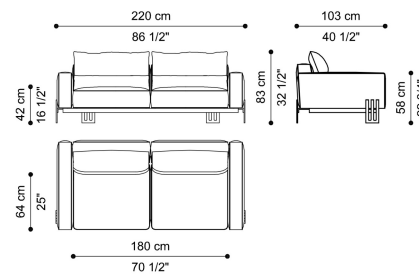

**DESCRIPTION**

Structure in Brushed Dark Bronze metal.  
Upholstery in fabric from the collection.  
Details in matching leather with ETRO Gold embroidery.

**DIMENSIONS**

3-SEATER SOFA  
CUSHION SET 4 X L 50 D 50 CM  
+ 1 X L 50 D 30 CM  
**E.KLE.211.A**

L 260 D 103 H 83 CM

2-SEATER SOFA  
CUSHION SET 4 X L 50 D 50 CM  
+ 1 X L 50 D 30 CM  
**E.KLE.211.B**

L 220 D 103 H 83 CM

3-SEATER SOFA  
CUSHION SET 4 X L 50 D 50 CM + 1 L 50 D 30 CM  
**E.KL2.211.A**

L 260 D 103 H 83 CM

2-SEATER SOFA  
CUSHION SET 4 X L 50 D 50 CM + 1 L 50 D 30 CM  
**E.KL2.211.B**

L 220 D 103 H 83 CM

---

**BASE**

**METAL**

Metal Brushed Dark  
Bronze

---