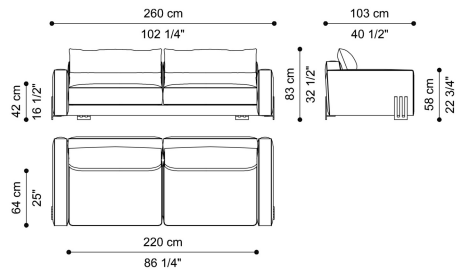

**DESCRIPTION**

Structure in Brushed Dark Bronze metal.  
Upholstery in fabric from the collection.  
Details in matching leather with ETRO Gold embroidery.

**DIMENSIONS**

3-SEATER SOFA  
CUSHION SET 4 X L 50 D 50 CM  
+ 1 X L 50 D 30 CM  
**E.KLE.211.A**

L 260 D 103 H 83 CM

2-SEATER SOFA  
CUSHION SET 4 X L 50 D 50 CM  
+ 1 X L 50 D 30 CM  
**E.KLE.211.B**

L 220 D 103 H 83 CM

3-SEATER SOFA  
CUSHION SET 4 X L 50 D 50 CM + 1 L 50 D 30 CM  
**E.KL2.211.A**

L 260 D 103 H 83 CM

2-SEATER SOFA  
CUSHION SET 4 X L 50 D 50 CM + 1 L 50 D 30 CM  
**E.KL2.211.B**

L 220 D 103 H 83 CM

---

**BASE**

**METAL**

Metal Brushed Dark  
Bronze

---