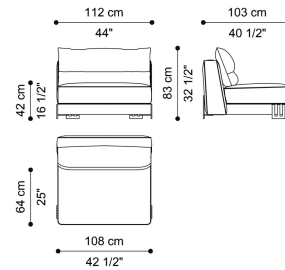

L 130 D 163 H 83 CM

SECTIONAL SOFA
RIGHT DORMEUSE ELEMENT CUSHION SET 2 X L 50
D 50 CM

E.KL2.213.H

L 130 D 163 H 83 CM

SECTIONAL SOFA
CORNER ELEMENT CUSHION SET 1 X L 50 D 50 CM

E.KL2.213.J

L 103 D 103 H 83 CM

SECTIONAL SOFA
LARGE CORNER ELEMENT CUSHION SET 1 X L 50 D
50 CM

E.KL2.213.K

L 123 D 123 H 83 CM

SECTIONAL SOFA
LEFT BACK OPEN ELEMENT

E.KL2.213.L

L 160 D 103 H 83 CM

SECTIONAL SOFA
RIGHT BACK OPEN ELEMENT

E.KL2.213.M

L 160 D 103 H 83 CM

SECTIONAL SOFA
LEFT LARGE DORMEUSE ELEMENT CUSHION SET 2
X L 50 D 50 CM

E.KL2.224.A

L 260 D 103 H 83 CM

KLEE

SECTIONAL SOFAS

SECTIONAL SOFA
RIGHT LARGE DORMEUSE ELEMENT CUSHION SET
2 X L 50 D 50 CM
E.KL2.224.B

L 260 D 103 H 83 CM

SECTIONAL SOFA
CENTRAL ELEMENT
E.KL2.215.A

L 112 D 103 H 83 CM

BASE

METAL

Metal Brushed Dark
Bronze

UPHOLSTERY

FABRIC / LEATHER