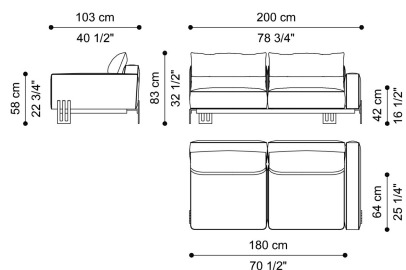

KLEE
SECTIONAL SOFAS

DESCRIPTION

Structure in Brushed Dark Bronze metal.
Upholstery in fabric from the collection.
Details in matching leather with Etro Gold embroidery.

DIMENSIONS

SECTIONAL SOFA
LEFT END ELEMENT CUSHION SET 4 X L 50 D 50
CM + 1 X L 50 D 30 CM
E.KLE.213.A

L 240 D 103 H 83 CM

SECTIONAL SOFA
RIGHT END ELEMENT CUSHION SET 4 X L 50 D 50
CM + 1 X L 50 D 30 CM
E.KLE.213.B

L 240 D 103 H 83 CM

SECTIONAL SOFA
LEFT END ELEMENT
CUSHION SET 4 X L 50 D 50 CM + 1 X L 50 D 30 CM
E.KLE.213.C

L 200 D 103 H 83 CM

SECTIONAL SOFA
RIGHT END ELEMENT
CUSHION SET 4 X L 50 D 50 CM + 1 X L 50 D 30 CM
E.KLE.213.D

L 200 D 103 H 83 CM

SECTIONAL SOFA
LEFT END ELEMENT
CUSHION SET 2 X L 50 D 50 CM
E.KLE.213.E

L 150 D 103 H 83 CM

SECTIONAL SOFA
RIGHT END ELEMENT
CUSHION SET 2 X L 50 D 50 CM
E.KLE.213.F

L 150 D 103 H 83 CM

SECTIONAL SOFA
LEFT DORMEUSE ELEMENT
CUSHION SET 2 X L 50 D 50 CM
E.KLE.213.G

L 130 D 163 H 83 CM