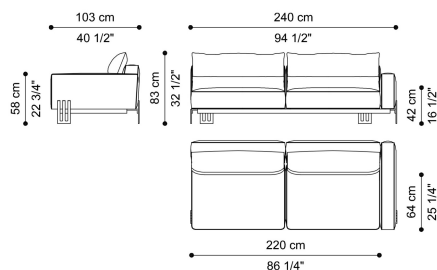

KLEE
SECTIONAL SOFAS

DESCRIPTION

Structure in Brushed Dark Bronze metal.
Upholstery in fabric from the collection.
Details in matching leather with Etro Gold embroidery.

DIMENSIONS

SECTIONAL SOFA
LEFT END ELEMENT CUSHION SET 4 X L 50 D 50
CM + 1 X L 50 D 30 CM
E.KLE.213.A

L 240 D 103 H 83 CM

SECTIONAL SOFA
RIGHT END ELEMENT CUSHION SET 4 X L 50 D 50
CM + 1 X L 50 D 30 CM
E.KLE.213.B

L 240 D 103 H 83 CM

SECTIONAL SOFA
LEFT END ELEMENT
CUSHION SET 4 X L 50 D 50 CM + 1 X L 50 D 30 CM
E.KLE.213.C

L 200 D 103 H 83 CM

SECTIONAL SOFA
RIGHT END ELEMENT
CUSHION SET 4 X L 50 D 50 CM + 1 X L 50 D 30 CM
E.KLE.213.D

L 200 D 103 H 83 CM

SECTIONAL SOFA
LEFT END ELEMENT
CUSHION SET 2 X L 50 D 50 CM
E.KLE.213.E

L 260 D 103 H 83 CM

SECTIONAL SOFA
CENTRAL ELEMENT
E.KL2.215.A

L 112 D 103 H 83 CM

BASE

METAL

Metal Brushed Dark
Bronze

UPHOLSTERY

FABRIC / LEATHER