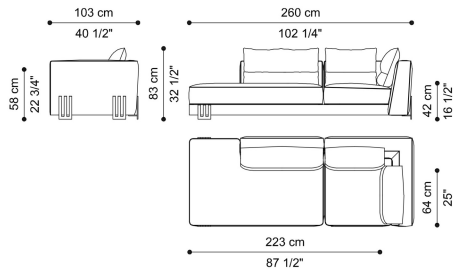

L 130 D 163 H 83 CM

SECTIONAL SOFA
RIGHT DORMEUSE ELEMENT CUSHION SET 2 X L 50
D 50 CM

E.KL2.213.H

L 130 D 163 H 83 CM

SECTIONAL SOFA
CORNER ELEMENT CUSHION SET 1 X L 50 D 50 CM

E.KL2.213.J

L 103 D 103 H 83 CM

SECTIONAL SOFA
LARGE CORNER ELEMENT CUSHION SET 1 X L 50 D
50 CM

E.KL2.213.K

L 123 D 123 H 83 CM

SECTIONAL SOFA
LEFT BACK OPEN ELEMENT

E.KL2.213.L

L 160 D 103 H 83 CM

SECTIONAL SOFA
RIGHT BACK OPEN ELEMENT

E.KL2.213.M

L 160 D 103 H 83 CM

SECTIONAL SOFA
LEFT LARGE DORMEUSE ELEMENT CUSHION SET 2
X L 50 D 50 CM

E.KL2.224.A

L 260 D 103 H 83 CM

KLEE

SECTIONAL SOFAS

SECTIONAL SOFA
RIGHT LARGE DORMEUSE ELEMENT CUSHION SET
2 X L 50 D 50 CM
E.KL2.224.B

L 260 D 103 H 83 CM

SECTIONAL SOFA
CENTRAL ELEMENT
E.KL2.215.A

L 112 D 103 H 83 CM

BASE

METAL

Metal Brushed Dark
Bronze

UPHOLSTERY

FABRIC / LEATHER