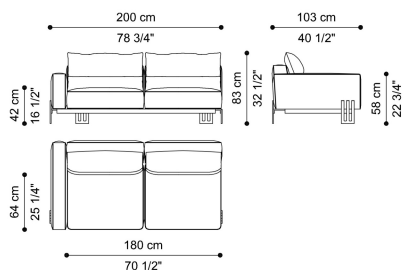

KLEE
SECTIONAL SOFAS

DESCRIPTION

Structure in Brushed Dark Bronze metal.
Upholstery in fabric from the collection.
Details in matching leather with Etro Gold embroidery.

DIMENSIONS

SECTIONAL SOFA
LEFT END ELEMENT CUSHION SET 4 X L 50 D 50
CM + 1 X L 50 D 30 CM
E.KLE.213.A

L 240 D 103 H 83 CM

SECTIONAL SOFA
RIGHT END ELEMENT CUSHION SET 4 X L 50 D 50
CM + 1 X L 50 D 30 CM
E.KLE.213.B

L 240 D 103 H 83 CM

SECTIONAL SOFA
LEFT END ELEMENT
CUSHION SET 4 X L 50 D 50 CM + 1 X L 50 D 30 CM
E.KLE.213.C

L 200 D 103 H 83 CM

SECTIONAL SOFA
RIGHT END ELEMENT
CUSHION SET 4 X L 50 D 50 CM + 1 X L 50 D 30 CM
E.KLE.213.D

L 200 D 103 H 83 CM

SECTIONAL SOFA
LEFT END ELEMENT
CUSHION SET 2 X L 50 D 50 CM
E.KLE.213.E

L 260 D 103 H 83 CM

SECTIONAL SOFA
CENTRAL ELEMENT
E.KL2.215.A

L 112 D 103 H 83 CM

BASE

METAL

Metal Brushed Dark
Bronze

UPHOLSTERY

FABRIC / LEATHER