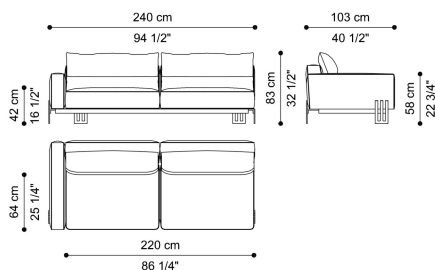

KLEE
SECTIONAL SOFAS

DESCRIPTION

Structure in Brushed Dark Bronze metal.
Upholstery in fabric from the collection.
Details in matching leather with Etro Gold embroidery.

DIMENSIONS

SECTIONAL SOFA
LEFT END ELEMENT CUSHION SET 4 X L 50 D 50
CM + 1 X L 50 D 30 CM
E.KLE.213.A

L 240 D 103 H 83 CM

SECTIONAL SOFA
RIGHT END ELEMENT CUSHION SET 4 X L 50 D 50
CM + 1 X L 50 D 30 CM
E.KLE.213.B

L 240 D 103 H 83 CM

SECTIONAL SOFA
LEFT END ELEMENT
CUSHION SET 4 X L 50 D 50 CM + 1 X L 50 D 30 CM
E.KLE.213.C

L 200 D 103 H 83 CM

SECTIONAL SOFA
RIGHT END ELEMENT
CUSHION SET 4 X L 50 D 50 CM + 1 X L 50 D 30 CM
E.KLE.213.D

L 200 D 103 H 83 CM

SECTIONAL SOFA
LEFT END ELEMENT
CUSHION SET 2 X L 50 D 50 CM
E.KLE.213.E

L 260 D 103 H 83 CM

SECTIONAL SOFA
CENTRAL ELEMENT
E.KL2.215.A

L 112 D 103 H 83 CM

BASE

METAL

Metal Brushed Dark
Bronze

UPHOLSTERY

FABRIC / LEATHER