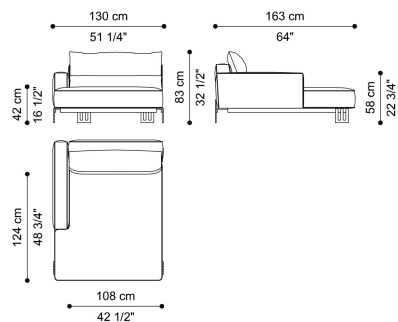

KLEE
SECTIONAL SOFAS

DESCRIPTION

Structure in Brushed Dark Bronze metal.
Upholstery in fabric from the collection.
Details in matching leather with Etro Gold embroidery.

DIMENSIONS

SECTIONAL SOFA
LEFT END ELEMENT CUSHION SET 4 X L 50 D 50
CM + 1 X L 50 D 30 CM
E.KLE.213.A

L 240 D 103 H 83 CM

SECTIONAL SOFA
RIGHT END ELEMENT CUSHION SET 4 X L 50 D 50
CM + 1 X L 50 D 30 CM
E.KLE.213.B

L 240 D 103 H 83 CM

SECTIONAL SOFA
LEFT END ELEMENT
CUSHION SET 4 X L 50 D 50 CM + 1 X L 50 D 30 CM
E.KLE.213.C

L 200 D 103 H 83 CM

SECTIONAL SOFA
RIGHT END ELEMENT
CUSHION SET 4 X L 50 D 50 CM + 1 X L 50 D 30 CM
E.KLE.213.D

L 200 D 103 H 83 CM

SECTIONAL SOFA
LEFT END ELEMENT
CUSHION SET 2 X L 50 D 50 CM
E.KLE.213.E

L 150 D 103 H 83 CM

SECTIONAL SOFA
RIGHT END ELEMENT
CUSHION SET 2 X L 50 D 50 CM
E.KLE.213.F

L 150 D 103 H 83 CM

SECTIONAL SOFA
LEFT DORMEUSE ELEMENT
CUSHION SET 2 X L 50 D 50 CM
E.KLE.213.G

L 130 D 163 H 83 CM