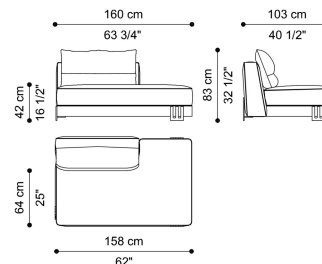

L 130 D 163 H 83 CM

SECTIONAL SOFA
RIGHT DORMEUSE ELEMENT CUSHION SET 2 X L 50
D 50 CM

E.KL2.213.H

L 130 D 163 H 83 CM

SECTIONAL SOFA
CORNER ELEMENT CUSHION SET 1 X L 50 D 50 CM

E.KL2.213.J

L 103 D 103 H 83 CM

SECTIONAL SOFA
LARGE CORNER ELEMENT CUSHION SET 1 X L 50 D
50 CM

E.KL2.213.K

L 123 D 123 H 83 CM

SECTIONAL SOFA
LEFT BACK OPEN ELEMENT

E.KL2.213.L

L 160 D 103 H 83 CM

SECTIONAL SOFA
RIGHT BACK OPEN ELEMENT

E.KL2.213.M

L 160 D 103 H 83 CM

SECTIONAL SOFA
LEFT LARGE DORMEUSE ELEMENT CUSHION SET 2
X L 50 D 50 CM

E.KL2.224.A

L 260 D 103 H 83 CM

KLEE

SECTIONAL SOFAS

SECTIONAL SOFA
RIGHT LARGE DORMEUSE ELEMENT CUSHION SET
2 X L 50 D 50 CM
E.KL2.224.B

L 260 D 103 H 83 CM

SECTIONAL SOFA
CENTRAL ELEMENT
E.KL2.215.A

L 112 D 103 H 83 CM

BASE

METAL

Metal Brushed Dark
Bronze

UPHOLSTERY

FABRIC / LEATHER