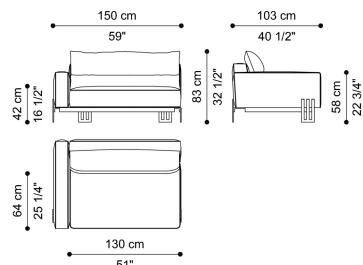

KLEE
SECTIONAL SOFAS

DESCRIPTION

Structure in Brushed Dark Bronze metal.
Upholstery in fabric from the collection.
Details in matching leather with Etro Gold embroidery.

DIMENSIONS

SECTIONAL SOFA
LEFT END ELEMENT CUSHION SET 4 X L 50 D 50
CM + 1 X L 50 D 30 CM
E.KLE.213.A

L 240 D 103 H 83 CM

SECTIONAL SOFA
RIGHT END ELEMENT CUSHION SET 4 X L 50 D 50
CM + 1 X L 50 D 30 CM
E.KLE.213.B

L 240 D 103 H 83 CM

SECTIONAL SOFA
LEFT END ELEMENT
CUSHION SET 4 X L 50 D 50 CM + 1 X L 50 D 30 CM
E.KLE.213.C

L 200 D 103 H 83 CM

SECTIONAL SOFA
RIGHT END ELEMENT
CUSHION SET 4 X L 50 D 50 CM + 1 X L 50 D 30 CM
E.KLE.213.D

L 200 D 103 H 83 CM

SECTIONAL SOFA
LEFT END ELEMENT
CUSHION SET 2 X L 50 D 50 CM
E.KLE.213.E

L 150 D 103 H 83 CM

SECTIONAL SOFA
RIGHT END ELEMENT
CUSHION SET 2 X L 50 D 50 CM
E.KLE.213.F

L 150 D 103 H 83 CM

SECTIONAL SOFA
LEFT DORMEUSE ELEMENT
CUSHION SET 2 X L 50 D 50 CM
E.KLE.213.G

L 130 D 163 H 83 CM