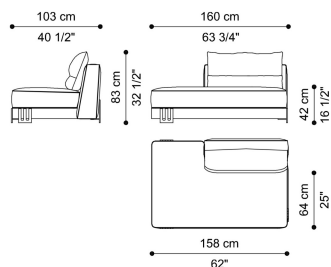

L 130 D 163 H 83 CM

SECTIONAL SOFA
RIGHT DORMEUSE ELEMENT CUSHION SET 2 X L 50
D 50 CM

E.KL2.213.H

L 130 D 163 H 83 CM

SECTIONAL SOFA
CORNER ELEMENT CUSHION SET 1 X L 50 D 50 CM

E.KL2.213.J

L 103 D 103 H 83 CM

SECTIONAL SOFA
LARGE CORNER ELEMENT CUSHION SET 1 X L 50 D
50 CM

E.KL2.213.K

L 123 D 123 H 83 CM

SECTIONAL SOFA
LEFT BACK OPEN ELEMENT

E.KL2.213.L

L 160 D 103 H 83 CM

SECTIONAL SOFA
RIGHT BACK OPEN ELEMENT

E.KL2.213.M

L 160 D 103 H 83 CM

SECTIONAL SOFA
LEFT LARGE DORMEUSE ELEMENT CUSHION SET 2
X L 50 D 50 CM

E.KL2.224.A

L 260 D 103 H 83 CM

KLEE

SECTIONAL SOFAS

SECTIONAL SOFA
RIGHT LARGE DORMEUSE ELEMENT CUSHION SET
2 X L 50 D 50 CM
E.KL2.224.B

L 260 D 103 H 83 CM

SECTIONAL SOFA
CENTRAL ELEMENT
E.KL2.215.A

L 112 D 103 H 83 CM

BASE

METAL

Metal Brushed Dark
Bronze

UPHOLSTERY

FABRIC / LEATHER