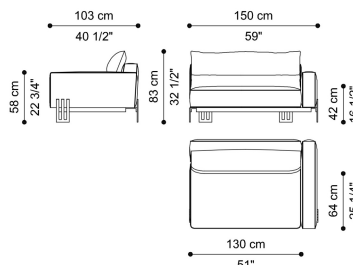

KLEE
SECTIONAL SOFAS

DESCRIPTION

Structure in Brushed Dark Bronze metal.
Upholstery in fabric from the collection.
Details in matching leather with Etro Gold embroidery.

DIMENSIONS

SECTIONAL SOFA
LEFT END ELEMENT CUSHION SET 4 X L 50 D 50
CM + 1 X L 50 D 30 CM
E.KLE.213.A

L 240 D 103 H 83 CM

SECTIONAL SOFA
RIGHT END ELEMENT CUSHION SET 4 X L 50 D 50
CM + 1 X L 50 D 30 CM
E.KLE.213.B

L 240 D 103 H 83 CM

SECTIONAL SOFA
LEFT END ELEMENT
CUSHION SET 4 X L 50 D 50 CM + 1 X L 50 D 30 CM
E.KLE.213.C

L 200 D 103 H 83 CM

SECTIONAL SOFA
RIGHT END ELEMENT
CUSHION SET 4 X L 50 D 50 CM + 1 X L 50 D 30 CM
E.KLE.213.D

L 200 D 103 H 83 CM

SECTIONAL SOFA
LEFT END ELEMENT
CUSHION SET 2 X L 50 D 50 CM
E.KLE.213.E

L 150 D 103 H 83 CM

SECTIONAL SOFA
RIGHT END ELEMENT
CUSHION SET 2 X L 50 D 50 CM
E.KLE.213.F

L 150 D 103 H 83 CM

SECTIONAL SOFA
LEFT DORMEUSE ELEMENT
CUSHION SET 2 X L 50 D 50 CM
E.KLE.213.G

L 130 D 163 H 83 CM