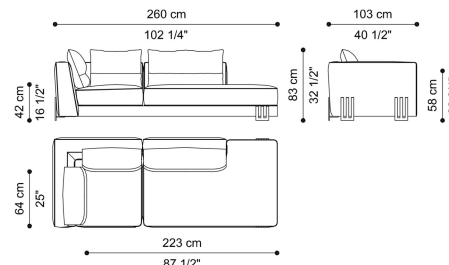

L 130 D 163 H 83 CM

SECTIONAL SOFA
RIGHT DORMEUSE ELEMENT CUSHION SET 2 X L 50
D 50 CM

E.KL2.213.H

L 130 D 163 H 83 CM

SECTIONAL SOFA
CORNER ELEMENT CUSHION SET 1 X L 50 D 50 CM

E.KL2.213.J

L 103 D 103 H 83 CM

SECTIONAL SOFA
LARGE CORNER ELEMENT CUSHION SET 1 X L 50 D
50 CM

E.KL2.213.K

L 123 D 123 H 83 CM

SECTIONAL SOFA
LEFT BACK OPEN ELEMENT

E.KL2.213.L

L 160 D 103 H 83 CM

SECTIONAL SOFA
RIGHT BACK OPEN ELEMENT

E.KL2.213.M

L 160 D 103 H 83 CM

SECTIONAL SOFA
LEFT LARGE DORMEUSE ELEMENT CUSHION SET 2
X L 50 D 50 CM

E.KL2.224.A

L 260 D 103 H 83 CM

KLEE

SECTIONAL SOFAS

SECTIONAL SOFA
RIGHT LARGE DORMEUSE ELEMENT CUSHION SET
2 X L 50 D 50 CM
E.KL2.224.B

L 260 D 103 H 83 CM

SECTIONAL SOFA
CENTRAL ELEMENT
E.KL2.215.A

L 112 D 103 H 83 CM

BASE

METAL

Metal Brushed Dark
Bronze

UPHOLSTERY

FABRIC / LEATHER