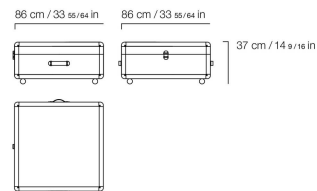

DIMENSIONS

ARMCHAIR E.BAB.221.A

L 71 D 70 H 129 CM

ARMCHAIR TRAVEL TRUNK - WITH ARMCHAIR ONLY E.BAB.361.A

L 86 D 86 H 37 CM

STRUCTURE

METAL

Metal Brushed Dark
Bronze