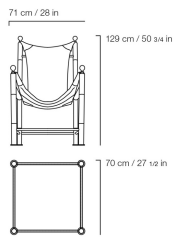

BABEL
ARMCHAIRS

DESCRIPTION

Armchair with structure in Brushed Dark Bronze.
Upholstery in fabric or leather from the collection. Details in leather and knobs in Polished brass.

Travel trunk with structure in wood and upholstery in fabric or leather from the collection.
Details in leather and Brushed Dark Bronze brass. Feet in Polished brass.

DIMENSIONS

ARMCHAIR E.BAB.221.A

L 71 D 70 H 129 CM

ARMCHAIR TRAVEL TRUNK - WITH ARMCHAIR ONLY E.BAB.361.A

L 86 D 86 H 37 CM

STRUCTURE

METAL

Metal Brushed Dark
Bronze