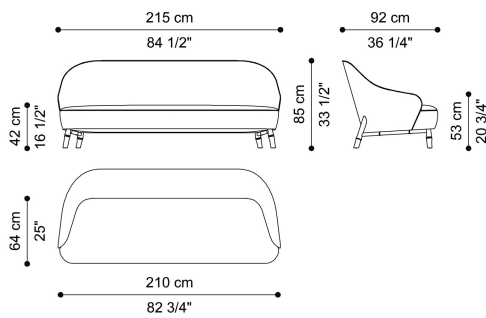

DESCRIPTION

Structure in Brushed Dark Bronze or Polished brass.
Upholstery in fabric or leather from the collection.
Monkey decorative element on the rear back in Polished brass.

DIMENSIONS

2-SEATER SOFA
CUSHION SET 2 X L 45 D 45 CM
E.FRI.211.B

L 215 D 92 H 85 CM

3-SEATER SOFA
CUSHION SET 4 X L 45 D 45 CM
E.FRI.211.A

L 245 D 92 H 85 CM

BASE

METAL

Metal Brushed Dark Bronze Polished Brass

UPHOLSTERY

FABRIC / LEATHER