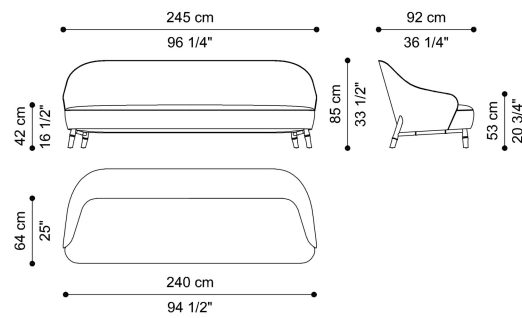

DESCRIPTION

Structure in Brushed Dark Bronze or Polished brass.
Upholstery in fabric or leather from the collection.
Monkey decorative element on the rear back in Polished brass.

DIMENSIONS

2-SEATER SOFA
CUSHION SET 2 X L 45 D 45 CM
E.FRI.211.B

L 215 D 92 H 85 CM

3-SEATER SOFA
CUSHION SET 4 X L 45 D 45 CM
E.FRI.211.A

L 245 D 92 H 85 CM

BASE

METAL

Metal Brushed Dark Bronze Polished Brass

UPHOLSTERY

FABRIC / LEATHER