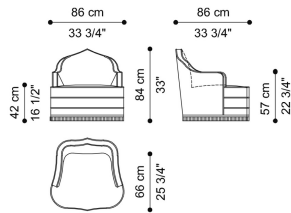

AMINA
ARMCHAIRS

DESCRIPTION

Structure in wood and foam.
Upholstery in fabric from the collection.
Ornamental trimming in multicolour version or in beige palette.

DIMENSIONS

ARMCHAIR
CUSHION SET 1 X L 50 D 35 CM
E.AMI.228.A

L 86 D 86 H 84 CM

ARMCHAIR
CUSHION SET 1 X L 50 D 35 CM
E.AMI.221.A

L 121 D 102 H 91 CM

UPHOLSTERY

FABRIC / LEATHER

[download the file in the product page](#)

ACCESSORIES

DECORATIVE CUSHIONS