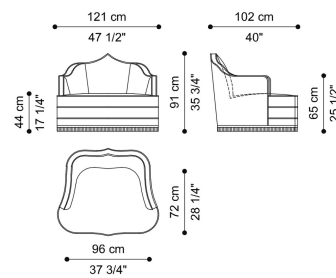

AMINA
ARMCHAIRS

DESCRIPTION

Structure in wood and foam.
Upholstery in fabric from the collection.
Ornamental trimming in multicolour version or in beige palette.

DIMENSIONS

ARMCHAIR
CUSHION SET 1 X L 50 D 35 CM
E.AMI.228.A

L 86 D 86 H 84 CM

ARMCHAIR
CUSHION SET 1 X L 50 D 35 CM
E.AMI.221.A

L 121 D 102 H 91 CM

UPHOLSTERY

FABRIC / LEATHER

[download the file in the product page](#)

ACCESSORIES

DECORATIVE CUSHIONS