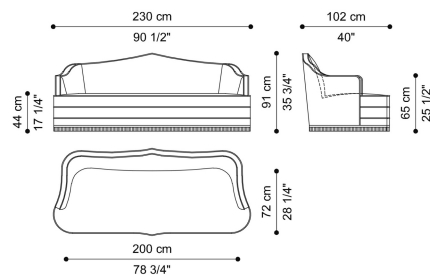

DESCRIPTION

Structure in wood and foam.
Upholstery in fabric from the collection.
Ornamental trimming in multicolour version or in beige palette.

DIMENSIONS

LOVESEAT
CUSHION SET 2 X L 50 D 35 CM
E.AMI.211.C

L 185 D 85 H 91 CM

2-SEATER SOFA
CUSHION SET 4 X L 45 D 45 CM
E.AMI.211.A

L 230 D 102 H 91 CM

3-SEATER SOFA
CUSHION SET 4 X L 45 D 45 CM
E.AMI.211.B

L 280 D 102 H 91 CM

UPHOLSTERY

FABRIC / LEATHER

 download the file in the product page