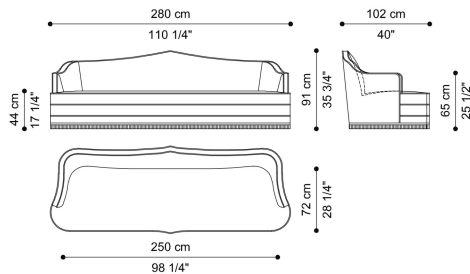

DESCRIPTION

Structure in wood and foam.
Upholstery in fabric from the collection.
Ornamental trimming in multicolour version or in beige palette.

DIMENSIONS

LOVESEAT
CUSHION SET 2 X L 50 D 35 CM
E.AMI.211.C

L 185 D 85 H 91 CM

2-SEATER SOFA
CUSHION SET 4 X L 45 D 45 CM
E.AMI.211.A

L 230 D 102 H 91 CM

3-SEATER SOFA
CUSHION SET 4 X L 45 D 45 CM
E.AMI.211.B

L 280 D 102 H 91 CM

UPHOLSTERY

FABRIC / LEATHER

 download the file in the product page