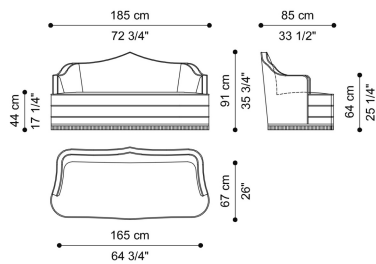

DESCRIPTION

Structure in wood and foam.
Upholstery in fabric from the collection.
Ornamental trimming in multicolour version or in beige palette.

DIMENSIONS

LOVESEAT
CUSHION SET 2 X L 50 D 35 CM
E.AMI.211.C

L 185 D 85 H 91 CM

2-SEATER SOFA
CUSHION SET 4 X L 45 D 45 CM
E.AMI.211.A

L 230 D 102 H 91 CM

3-SEATER SOFA
CUSHION SET 4 X L 45 D 45 CM
E.AMI.211.B

L 280 D 102 H 91 CM

UPHOLSTERY

FABRIC / LEATHER

 download the file in the product page