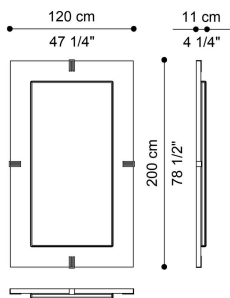

DESCRIPTION

Structure in multilayer wood. Frame with upholstery in fabric from the collection.
Details in cast brass, Polished or with Brushed Dark Bronze finishing.
Back covered in logo printed canvas.
Bevelled Natural mirror.

DIMENSIONS

**STANDING MIRROR
E.RE2.512.A**

L 120 D 11 H 200 CM

**MIRROR
E.RE2.511.A**

L 120 D 11 H 120 CM

MIRROR

MIRROR

Natural Mirror