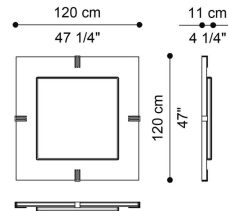

DESCRIPTION

Structure in multilayer wood. Frame with upholstery in fabric from the collection.
Details in cast brass, Polished or with Brushed Dark Bronze finishing.
Back covered in logo printed canvas.
Bevelled Natural mirror.

DIMENSIONS

**STANDING MIRROR
E.RE2.512.A**

L 120 D 11 H 200 CM

**MIRROR
E.RE2.511.A**

L 120 D 11 H 120 CM

MIRROR

MIRROR

Natural Mirror