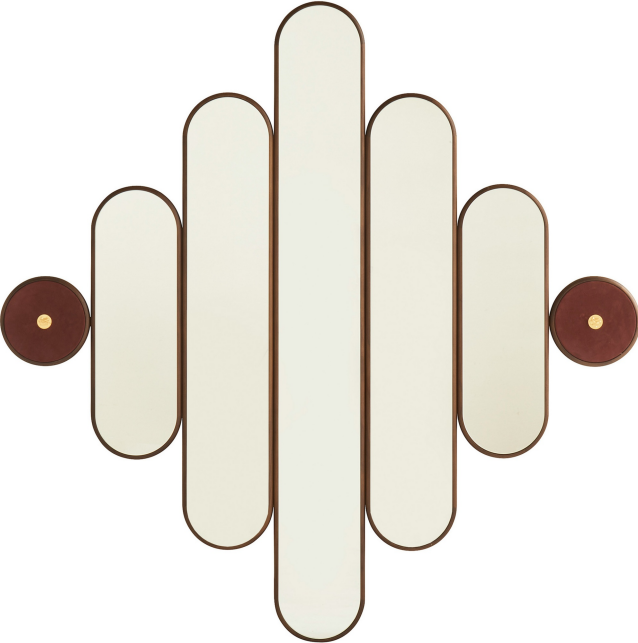

## DESCRIPTION

Profiles in solid walnut wood dyed Tineo, Dark Wengé or Dark Canaletto Walnut.

MDF back panel.

Central panels clad in natural mirror.

Side panels covered in cat. A/B fabric from the collection, in plain or printed leather from the collection, or in Arnica coated fabric.

Two metal plates with ETRO logo are applied to the side panels.