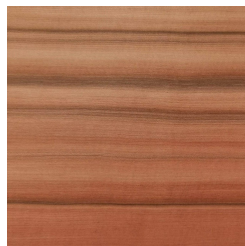

## DESCRIPTION

Profiles in solid walnut wood dyed Tineo, Dark Wengé or Dark Canaletto Walnut.

MDF back panel.

Central panels clad in natural mirror.

Side panels covered in cat. A/B fabric from the collection, in plain or printed leather from the collection, or in Arnica coated fabric.

## PROFILES

**WOOD**

Solid Wood

Solid Wood Dyed  
Dark Canaletto  
Walnut - Matt

Solid Wood Dyed  
Dark Wengé - Matt

Solid Wood Dyed  
Tineo - Matt

---

**SIDE PANELS**