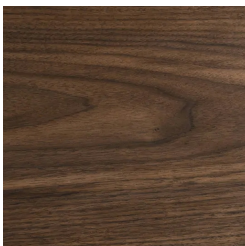

## PROFILES

**WOOD**

Solid Wood

Solid Wood Dyed  
Dark Canaletto  
Walnut - Matt

Solid Wood Dyed  
Dark Wengé - Matt

Solid Wood Dyed  
Tineo - Matt

---

**SIDE PANELS**