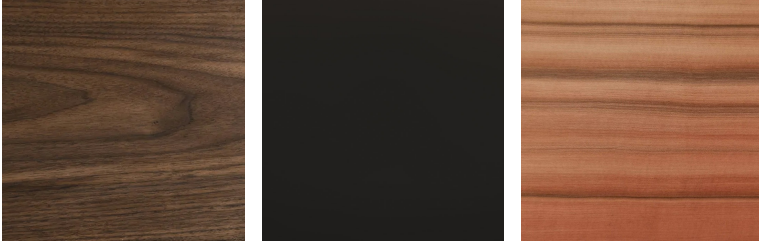

OPUS
CHAIRS

DESCRIPTION

Structure in solid beech wood dyed Tineo, Dark Wengé or Dark Canaletto Walnut, or lacquered in the glossy colours from the collection.
Footrest in metal with Glossy Gold finishing.
Seat in multilayer wood with padding in multi-density polyurethane foam, button tufting and raised piping.
Backrest bolster cushion with padding in multi-density polyurethane foam, twisted cord trimming along the edges and matching decorative tassel. Optional ETRO logo embroidered on the back.
Upholstery in fabric or leather from the collection.

SURCHARGE

Solid colour lacquered finishing for T.OPUCH03A

T.OPUGLF03AX

STRUCTURE

WOOD

Solid Wood

Solid Wood Dyed
Dark Canaletto
Walnut - Matt

Solid Wood Dyed
Dark Wengé - Matt

Solid Wood Dyed
Tineo - Matt

FOOTREST

METAL

Plated Metal

Metal Glossy Gold

UPHOLSTERY

FABRIC / LEATHER

 [download the file in the product page](#)