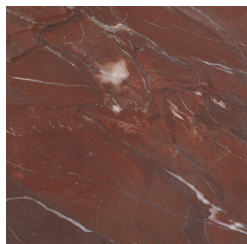

Marble cat. A Idra
Brown - Polished

Marble cat. A Verde
Guatemala -
Polished

Stone Cat. B

Marble cat. B
Eramosa Cloudy
Pattern - Polished

Marble cat. B
Eramosa Striped
Pattern - Polished

Marble cat. B Rosso
Levanto - Polished

Stone Cat. C

Granite cat. C Azul
Bahia - Polished

Marble cat. C Red
Napoleont - Polished

Marble cat. C Verde
Tifonet - Polished

Quartzite cat. C Azul
Macaubas - Polished

PROFILES/HANDLES

METAL

Plated Metal

Metal Glossy Gold

FEET

WOOD

Solid Colour Lacquered Wood - Glossy

Cherry Lacquered
Wood - Glossy

Clay Lacquered
Wood - Glossy

Dolphin Lacquered
Wood - Glossy

Green Brown
Lacquered Wood -
Glossy