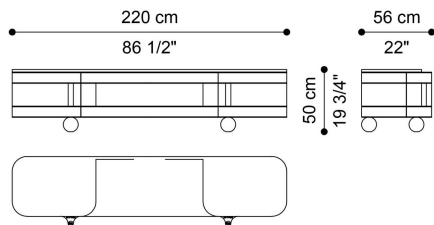

ÉCRIN
DAY STORAGE UNITS

DESCRIPTION

Structure in MDF and solid beech wood. Upper and lower bands covered in plain, printed or braided leather from the collection. Central band and storage compartment covered in special Leaf fabric, col. Light Brown. Profiles and handles in metal with Glossy Gold finishing. Handle ends featuring engraved ETRO logo. Top in stone from the collection. Feet in wood with glossy lacquered finishing from the collection. Interior in matt lacquer coordinated with the feet.

DIMENSIONS

TV HOLDER T.ECRDS060

L 220 D 56 H 50 CM

TOP

STONE

Stone Cat. A

Marble cat. A
Emperador Light -
Polished

Marble cat. A Giallo
Realet - Polished