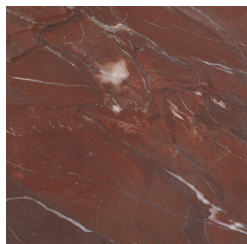

Marble cat. A Giallo
Realet - Polished

Marble cat. A Idra
Brown - Polished

Marble cat. A Verde
Guatemala -
Polished

Stone Cat. B

Marble cat. B
Eramosa Cloudy
Pattern - Polished

Marble cat. B
Eramosa Striped
Pattern - Polished

Marble cat. B Rosso
Levanto - Polished

Stone Cat. C

Granite cat. C Azul
Bahia - Polished

Marble cat. C Red
Napoleont - Polished

Marble cat. C Verde
Tifonet - Polished

Quartzite cat. C Azul
Macaubas - Polished

PROFILES/HANDLES

METAL

Plated Metal

Metal Glossy Gold

FEET

WOOD

Solid Colour Lacquered Wood - Glossy

Cherry Lacquered Wood - Glossy