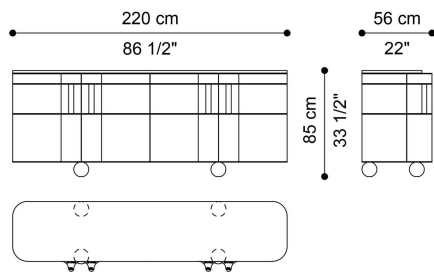

ÉCRIN
DAY STORAGE UNITS

DESCRIPTION

Structure in MDF and solid beech wood. Upper and lower bands covered in plain, printed or braided leather from the collection. Central band covered in special Leaf fabric, col. Light Brown.
 Profiles and handles in metal with Glossy Gold finishing. Handle ends featuring engraved ETRO logo.
 Top in stone from the collection.
 Feet in wood with glossy lacquered finishing from the collection.
 Interior in matt lacquer coordinated with the feet, fitted with four drawers and two glass shelves with profiles in matt lacquered wood. Drawer interiors lined in special Leaf fabric, col. Light Brown.

DIMENSIONS

SIDEBOARD

T.ECRDS040

L 220 D 56 H 85 CM

TOP

STONE

Stone Cat. A

Marble cat. A
Emperador Light -
Polished