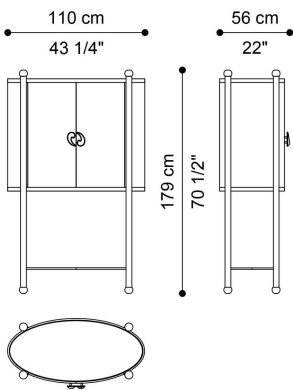

DIMENSIONS

BAR CABINET

T.AURDS02E

L 110 D 56 H 179 CM

PROFILES/DOORS INTERIOR

WOOD

Veneered Wood

Dark Dyed Canaletto
Walnut Veneered
Wood - Matt