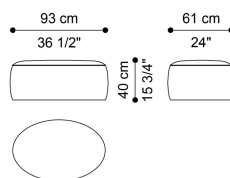

WHEN NOT USED, IT IS ABSOLUTELY RECOMMENDED TO APPLY THE PROPER COVER ON THE PRODUCTS TO PRESERVE THE QUALITY AND APPEARANCE OF THE FABRICS AND STRUCTURES OVER TIME.

COVER'S PRICE ON DEMAND.

DIMENSIONS

POUF PAISLEY E.GOA.022.A

L 119 D 70 H 40 CM

POUF OVAL E.GOA.022.B

L 93 D 61 H 40 CM

UPHOLSTERY

FABRIC / LEATHER

 download the file in the product page