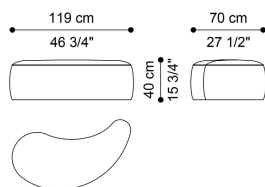

WHEN NOT USED, IT IS ABSOLUTELY RECOMMENDED TO APPLY THE PROPER COVER ON THE PRODUCTS TO PRESERVE THE QUALITY AND APPEARANCE OF THE FABRICS AND STRUCTURES OVER TIME.

COVER'S PRICE ON DEMAND.

DIMENSIONS

POUF PAISLEY E.GOA.022.A

L 119 D 70 H 40 CM

POUF OVAL E.GOA.022.B

L 93 D 61 H 40 CM

UPHOLSTERY

FABRIC / LEATHER

 download the file in the product page