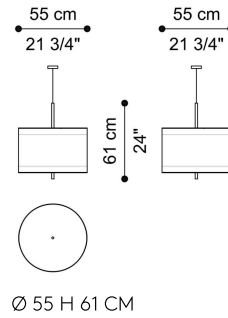

DIMENSIONS

SUSPENSION LAMP
T.TINLS03A

SUSPENSION LAMP
T.TINLS03D

STRUCTURE

METAL

Varnished Metal

Metal Dusk Bronze -
Semi-Glossy

Metal Venus Gold -
Semi-Glossy