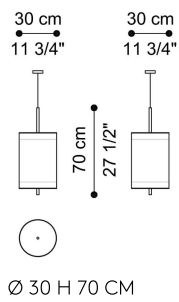

TINGE
LIGHTS

DESCRIPTION

Structure in iron with Venus Gold or Dusk Bronze finishing.
 Shade in White Cotton with trimmings in col. Tangerine, Coffee, Blue Ocean, Bordeaux and Green Bottle.
 Power cable coordinated with the trimmings.
 3x E14 LED light bulbs included for each shade.

DIMENSIONS

SUSPENSION LAMP
T.TINLS03A

SUSPENSION LAMP
T.TINLS03D

STRUCTURE

METAL

Varnished Metal

Metal Dusk Bronze -
Semi-Glossy

Metal Venus Gold -
Semi-Glossy