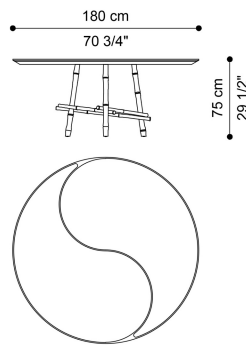

DESCRIPTION

Structure in Brushed Dark Bronze or Polished brass.
Top in marble from the collection on plate in Brushed Dark Bronze lacquered wood.

DIMENSIONS

DINING TABLE OVAL E.DAL.124.A

L 250 D 110 H 75 CM

DINING TABLE ROUND E.DAL.123.A

Ø 180 H 75 CM

STRUCTURE

METAL

Metal Brushed Dark
Bronze

Polished Brass

TOP

MARBLE/ONYX