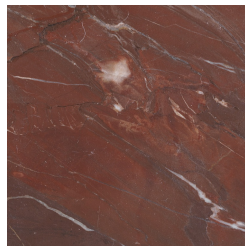

DESCRIPTION

Structure in Brushed Dark Bronze or Polished brass.
Top in marble from the collection on plate in Brushed Dark Bronze lacquered wood.

DIMENSIONS

DINING TABLE OVAL E.DAL.124.A

L 250 D 110 H 75 CM

DINING TABLE ROUND E.DAL.123.A

Ø 180 H 75 CM

STRUCTURE

METAL

Metal Brushed Dark
Bronze

Polished Brass

TOP

MARBLE/ONYX

Marble Cat. A
Bianco Carrara -
Polished

Marble Cat. A Black
Marquina - Polished

Marble Cat. A Red
Napoleon - Polished

Marble Cat. A Polar
Green - Polished

Marble Cat. A
Eramosa Cross Cut -
Polished

Marble Cat. A
Eramosa Vein Cut -
Polished