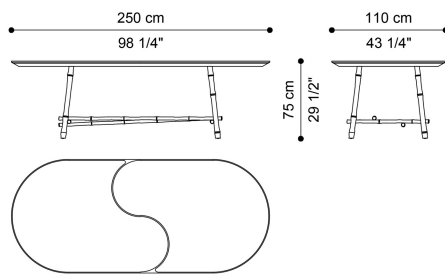

DESCRIPTION

Structure in Brushed Dark Bronze or Polished brass.
Top in marble from the collection on plate in Brushed Dark Bronze lacquered wood.

DIMENSIONS

DINING TABLE OVAL E.DAL.124.A

L 250 D 110 H 75 CM

DINING TABLE ROUND E.DAL.123.A

Ø 180 H 75 CM

STRUCTURE

METAL

Metal Brushed Dark
Bronze

Polished Brass

TOP

MARBLE/ONYX