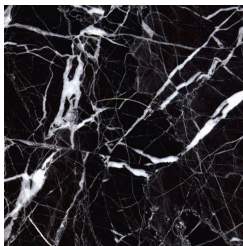

DESCRIPTION

Structure in Brushed Dark Bronze or Polished brass.
Top in marble from the collection on plate in Brushed Dark Bronze lacquered wood.

DIMENSIONS

DINING TABLE OVAL E.DAL.124.A

L 250 D 110 H 75 CM

DINING TABLE ROUND E.DAL.123.A

Ø 180 H 75 CM

STRUCTURE

METAL

Metal Brushed Dark
Bronze

Polished Brass

TOP

MARBLE/ONYX

Marble Cat. A
Bianco Carrara -
Polished

Marble Cat. A Black
Marquina - Polished

Marble Cat. A Red
Napoleon - Polished

Marble Cat. A Polar
Green - Polished

Marble Cat. A
Eramosa Cross Cut -
Polished

Marble Cat. A
Eramosa Vein Cut -
Polished