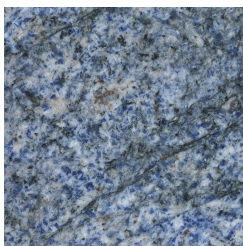

DESCRIPTION

Structure in Brushed Dark Bronze or Polished brass.
Top in marble from the collection on plate in Brushed Dark Bronze lacquered wood.

DIMENSIONS

DINING TABLE OVAL E.DAL.124.A

L 250 D 110 H 75 CM

DINING TABLE ROUND E.DAL.123.A

Ø 180 H 75 CM

STRUCTURE

METAL

Metal Brushed Dark
Bronze

Polished Brass

TOP

MARBLE/ONYX

Marble Cat. A
Bianco Carrara -
Polished

Marble Cat. A Black
Marquina - Polished

Marble Cat. A Red
Napoleon - Polished

Marble Cat. A Polar
Green - Polished

Marble Cat. A
Eramosa Cross Cut -
Polished

Marble Cat. A
Eramosa Vein Cut -
Polished

Marble Cat. B Azul
Bahia - Polished

Marble Cat. B Irish
Green - Polished