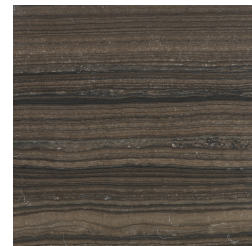

DESCRIPTION

Structure in Brushed Dark Bronze or Polished brass.
Top in marble from the collection on plate in Brushed Dark Bronze lacquered wood.

DIMENSIONS

DINING TABLE OVAL E.DAL.124.A

L 250 D 110 H 75 CM

DINING TABLE ROUND E.DAL.123.A

Ø 180 H 75 CM

STRUCTURE

METAL

Metal Brushed Dark
Bronze

Polished Brass

TOP

MARBLE/ONYX

Marble Cat. A
Bianco Carrara -
Polished

Marble Cat. A Black
Marquina - Polished

Marble Cat. A Red
Napoleon - Polished

Marble Cat. A Polar
Green - Polished

Marble Cat. A
Eramosa Cross Cut -
Polished

Marble Cat. A
Eramosa Vein Cut -
Polished