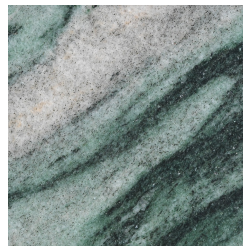

DESCRIPTION

Structure in Brushed Dark Bronze or Polished brass.
Top in marble from the collection on plate in Brushed Dark Bronze lacquered wood.

DIMENSIONS

DINING TABLE OVAL E.DAL.124.A

L 250 D 110 H 75 CM

DINING TABLE ROUND E.DAL.123.A

Ø 180 H 75 CM

STRUCTURE

METAL

Metal Brushed Dark
Bronze

Polished Brass

TOP

MARBLE/ONYX

Marble Cat. A
Bianco Carrara -
Polished

Marble Cat. A Black
Marquina - Polished

Marble Cat. A Red
Napoleon - Polished

Marble Cat. A Polar
Green - Polished

Marble Cat. A
Eramosa Cross Cut -
Polished

Marble Cat. A
Eramosa Vein Cut -
Polished