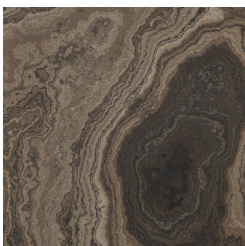

DESCRIPTION

Structure in Brushed Dark Bronze or Polished brass.
Top in marble from the collection on plate in Brushed Dark Bronze lacquered wood.

DIMENSIONS

DINING TABLE OVAL E.DAL.124.A

L 250 D 110 H 75 CM

DINING TABLE ROUND E.DAL.123.A

Ø 180 H 75 CM

STRUCTURE

METAL

Metal Brushed Dark
Bronze

Polished Brass

TOP

MARBLE/ONYX

Marble Cat. A
Bianco Carrara -
Polished

Marble Cat. A Black
Marquina - Polished

Marble Cat. A Red
Napoleon - Polished

Marble Cat. A Polar
Green - Polished

Marble Cat. A
Eramosa Cross Cut -
Polished

Marble Cat. A
Eramosa Vein Cut -
Polished

Marble Cat. B Azul
Bahia - Polished

Marble Cat. B Irish
Green - Polished