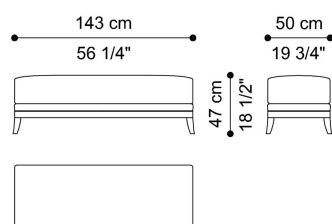

DIMENSIONS

BENCH

T.CEYPF06H

L 143 D 50 H 47 CM

BASE

WOOD

Solid Wood

Solid Wood Dyed
Dark Canaletto
Walnut - Matt