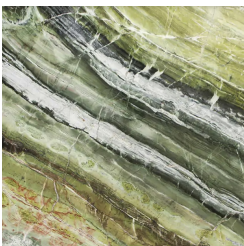

PILLAR
CONSOLE

PILLAR CONSOLE

DESCRIPTION

Top veneered in Persian Walnut or Dark Dyed Canaletto Walnut, with paisley pattern and 4/4 inlay.
Legs and top inserts in marble from the collection (Red Napoleon excluded).
Etro inlay with gold finishing on the top profile.

Persian Walnut
Veneered Wood -
Matt

LEGS/INSERTS

MARBLE

Marble Cat. A

Marble cat. A
Emperador Light -
Polished

Marble cat. A Giallo
Realet - Polished

Marble Cat. B

Marble cat. B
Eramosa Cloudy
Patternt - Polished

Marble cat. B
Eramosa Striped
Patternt - Polished

Marble Cat. C

Marble cat. C Verde
Tifonet - Polished