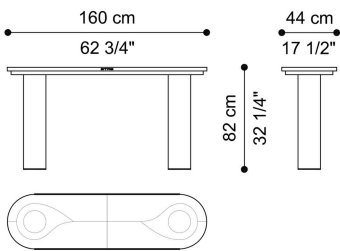

DIMENSIONS

CONSOLE

T.PILCO011

L 160 D 44 H 82 CM

TOP

WOOD

Veneered Wood

Dark Dyed Canaletto
Walnut Veneered
Wood - Matt