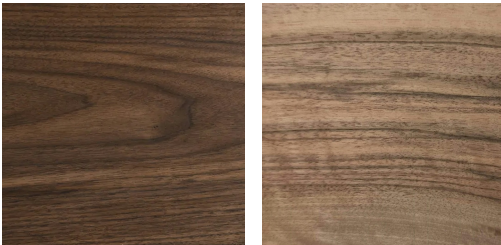

PILLAR
CONSOLE

PILLAR CONSOLE

DESCRIPTION

Top veneered in Persian Walnut or Dark Dyed Canaletto Walnut, with paisley pattern and 4/4 inlay.
Legs and top inserts in marble from the collection (Red Napoleon excluded).
Etro inlay with gold finishing on the top profile.

DIMENSIONS

CONSOLE

T.PILCO011

L 160 D 44 H 82 CM

TOP

WOOD

Veneered Wood

Dark Dyed Canaletto
Walnut Veneered
Wood - Matt