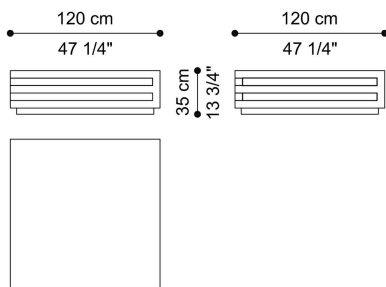

MERET
LOW TABLES

DESCRIPTION

Wooden structure veneered in Persian Walnut or Dark Dyed Canaletto Walnut.
Decorative inserts in brass with Glossy Gold finishing.
Extractable shelves upholstered in fabric or leather from the collection.
For the fabric-upholstered version, a bevelled clear glass panel is applied as a protective top.

DIMENSIONS

LOW TABLE T.MERLT03S

L 120 D 120 H 35 CM

STRUCTURE

WOOD

Veneered Wood

Dark Dyed Canaletto
Walnut Veneered
Wood - Matt

Persian Walnut
Veneered Wood -
Matt