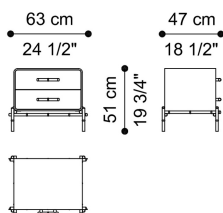

GROVE
NIGHT STORAGE UNITS

GROVE

NIGHT STORAGE UNITS

DESCRIPTION

Base and handles in iron, shaped like bamboo canes, with Venus Gold, Dusk Bronze, Glossy Gold or Antique Gold finishing.
Structure in MDF covered in Arnica coated fabric.
Brass plate with Etro logo on the side of the night table.

DIMENSIONS

NIGHT TABLE

T.GRONS05B

L 63 D 47 H 51 CM

BASE/HANDLES

METAL

Patinated Varnished Metal

Metal Antique Gold