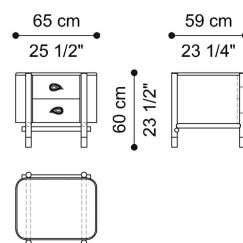

DIMENSIONS

NIGHT TABLE - 1 DRAWER - DEPTH: HANDLES INCLUDED

T.WOONS04B

L 65 D 59 H 60 CM

NIGHT TABLE - 2 DRAWERS - DEPTH: HANDLES INCLUDED

T.WOONS05B

L 65 D 59 H 60 CM

BASE