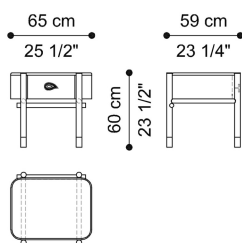

DIMENSIONS

NIGHT TABLE - 1 DRAWER - DEPTH: HANDLES INCLUDED

T.WOONS04B

L 65 D 59 H 60 CM

NIGHT TABLE - 2 DRAWERS - DEPTH: HANDLES INCLUDED

T.WOONS05B

L 65 D 59 H 60 CM

BASE