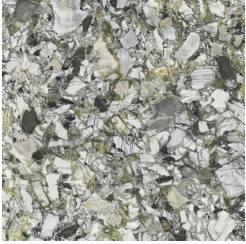

DALÌ
OUTDOOR

ETRO
Home Interiors

DESCRIPTION

Structure in brass, shaped like bamboo canes, in the finishings from the collection.

Top in stainless steel in the finishings from the collection with surface in porcelain gres from the collection, supported by a Wedi panel anchored to the structure.

TOP

PORCELAIN GRES

Porcelain Gres

Ash Green Porcelain
Gres

Emperador Dark
Porcelain Gres