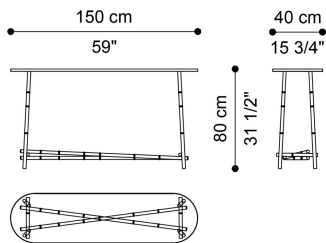

DALÌ
OUTDOOR

ETRO
Home Interiors

DESCRIPTION

Structure in brass, shaped like bamboo canes, in the finishings from the collection.

Top in stainless steel in the finishings from the collection with surface in porcelain gres from the collection, supported by a Wedi panel anchored to the structure.

DIMENSIONS

CONSOLE
T.DALOL08H

L 150 D 40 H 80 CM

CONSOLE - OUTDOOR COVER FOR T.DALOL08H
T.DALOTO

STRUCTURE

OUTDOOR METAL

Outdoor Metal

Intense Green
Outdoor Metal -
Matt