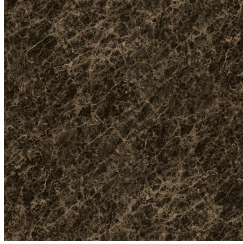

DALÌ
OUTDOOR

ETRO
Home Interiors

DESCRIPTION

Structure in brass, shaped like bamboo canes, in the finishings from the collection.

Top in stainless steel in the finishings from the collection with surface in porcelain gres from the collection, supported by a Wedi panel anchored to the structure.

DIMENSIONS

CONSOLE
T.DALOL08H

L 150 D 40 H 80 CM

CONSOLE - OUTDOOR COVER FOR T.DALOL08H
T.DALOTO

STRUCTURE

OUTDOOR METAL

Outdoor Metal

Intense Green
Outdoor Metal -
Matt

TOP

PORCELAIN GRES

Porcelain Gres

Ash Green Porcelain
Gres

Emperador Dark
Porcelain Gres