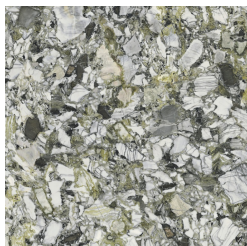

DALÌ
OUTDOOR

ETRO
Home Interiors

DESCRIPTION

Structure in brass, shaped like bamboo canes, in the finishings from the collection.

Top in stainless steel in the finishings from the collection with surface in porcelain gres from the collection, supported by a Wedi panel anchored to the structure.

DIMENSIONS

TABLE
T.DALOD01B

Ø 130 H 75 CM

TABLE - OUTDOOR COVER FOR T.DALOD01B
T.DALOT0

STRUCTURE

OUTDOOR METAL

Outdoor Metal

Intense Green
Outdoor Metal -
Matt

TOP

PORCELAIN GRES

Porcelain Gres

Ash Green Porcelain
Gres

Emperador Dark
Porcelain Gres