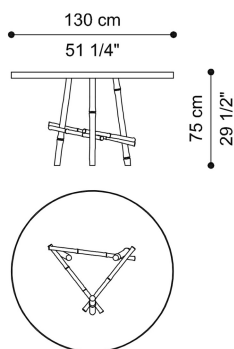

DALÌ
OUTDOOR

ETRO
Home Interiors

DESCRIPTION

Structure in brass, shaped like bamboo canes, in the finishings from the collection.

Top in stainless steel in the finishings from the collection with surface in porcelain gres from the collection, supported by a Wedi panel anchored to the structure.

DIMENSIONS

TABLE
T.DALOD01B

Ø 130 H 75 CM

TABLE - OUTDOOR COVER FOR T.DALOD01B
T.DALOT0

STRUCTURE

OUTDOOR METAL

Outdoor Metal

Intense Green
Outdoor Metal -
Matt