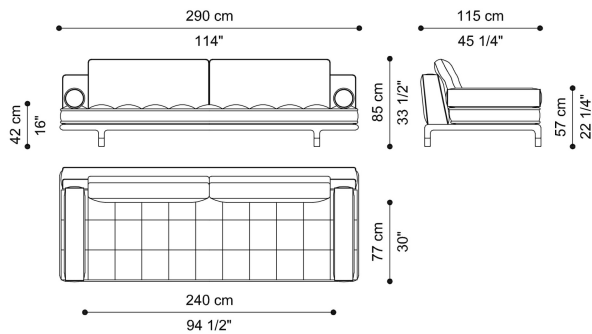

DIMENSIONS

SOFA - 2-SEATER
T.WOOL04A

L 211 D 115 H 85 CM

SOFA - 3-SEATER
T.WOOL04B

L 237 D 115 H 85 CM

SOFA - 4-SEATER
T.WOOL04C

L 290 D 115 H 85 CM

SOFA - OUTDOOR COVER FOR T.WOOL04A
T.WOOTO