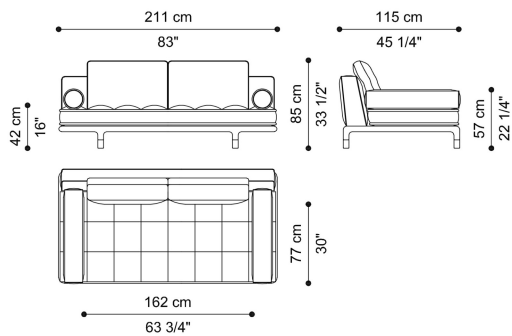

WOODSTOCK
OUTDOOR

DESCRIPTION

Structure in solid Iroko wood with semi-glossy transparent outdoor finishing.
 Tips in brass in the finishings from the collection.
 Under-seat frame in iron with elastic webbing.
 Seat in high density variable thickness expansive polyurethane foam with waxed outdoor lining. Quilted upholstery and piping in outdoor fabric from the collection.
 Roll cushions in high density variable thickness expansive polyurethane foam with waxed outdoor lining, fixed to the seat with automatic clips. Upholstery in outdoor fabric from the collection.
 Back in solid fir wood and high-density variable thickness expansive polyurethane foam, fixed to the base on the under-seat frame. Upholstery and piping in outdoor fabric from the collection.
 Back cushions in goose down covered with waxed outdoor lining. Upholstery and piping in outdoor fabric from the collection.

DIMENSIONS

SOFA - 2-SEATER
T.WOOL04A

L 211 D 115 H 85 CM

SOFA - 3-SEATER
T.WOOL04B

L 237 D 115 H 85 CM

SOFA - 4-SEATER
T.WOOL04C

L 290 D 115 H 85 CM

SOFA - OUTDOOR COVER FOR T.WOOL04A
T.WOOTO