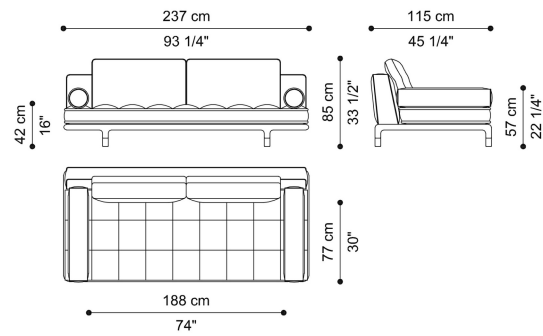

DIMENSIONS

SOFA - 2-SEATER
T.WOOL04A

L 211 D 115 H 85 CM

SOFA - 3-SEATER
T.WOOL04B

L 237 D 115 H 85 CM

SOFA - 4-SEATER
T.WOOL04C

L 290 D 115 H 85 CM

SOFA - OUTDOOR COVER FOR T.WOOL04A
T.WOOTO