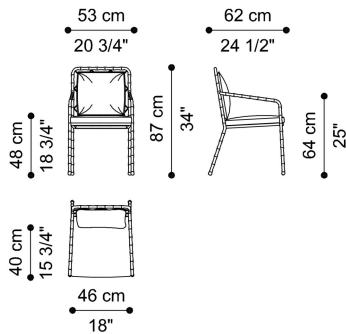

TEBE
OUTDOOR

DESCRIPTION

Structure in brass, shaped like bamboo canes, in the finishings from the collection.
Removable seat and back cushion in variable thickness high density expansive polyurethane foam.
Upholstery in outdoor fabric from the collection.

DIMENSIONS

CHAIR
T.TEBOD03A

CHAIR - OUTDOOR COVER FOR T.TEBOD03A
T.TEBOT0

L 53 D 62 H 87 CM

STRUCTURE

OUTDOOR METAL

Outdoor Metal

Intense Green
Outdoor Metal -
Matt