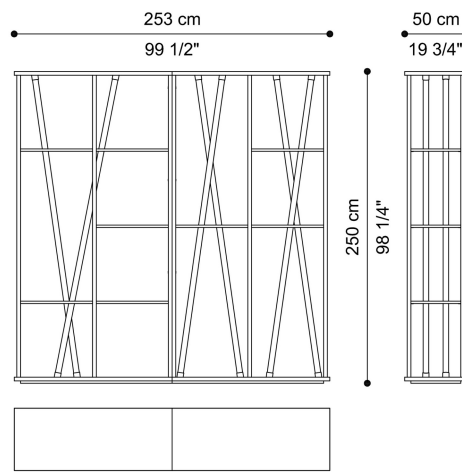

TAXILA
BOOKCASES

DESCRIPTION

Vertical structure in aluminium with Venus Gold or Dusk Bronze finishing.
Decorative vertical elements, shaped like bamboo canes, with Venus Gold, Dusk Bronze, Glossy Gold or Antique Gold finishing.
Base and shelves in wood, veneered in Persian Walnut or Dark Dyed Canaletto Walnut.

DIMENSIONS

BOOKCASE T.TAXBK01Q

L 253 D 50 H 210 CM

BOOKCASE T.TAXBK01R

L 253 D 50 H 250 CM

DECORATIVE ELEMENTS

METAL

Patinated Varnished Metal