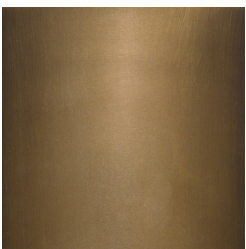

TAXILA
BOOKCASES

DESCRIPTION

Vertical structure in aluminium with Venus Gold or Dusk Bronze finishing.
Decorative vertical elements, shaped like bamboo canes, with Venus Gold, Dusk Bronze, Glossy Gold or Antique Gold finishing.
Base and shelves in wood, veneered in Persian Walnut or Dark Dyed Canaletto Walnut.

DIMENSIONS

BOOKCASE T.TAXBK01Q

L 253 D 50 H 210 CM

BOOKCASE T.TAXBK01R

L 253 D 50 H 250 CM

DECORATIVE ELEMENTS

METAL

Patinated Varnished Metal

Metal Antique Gold

Plated Metal

Metal Glossy Gold

Varnished Metal

Metal Dusk Bronze -
Semi-Glossy

Metal Venus Gold -
Semi-Glossy

BASE/SHELVES

WOOD

Veneered Wood

Dark Dyed Canaletto
Walnut Veneered
Wood - Matt

Persian Walnut
Veneered Wood -
Matt

STRUCTURE

METAL

Varnished Metal

Metal Dusk Bronze -
Semi-Glossy

Metal Venus Gold -
Semi-Glossy