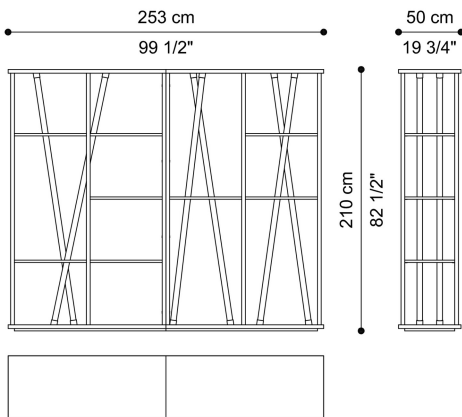

TAXILA
BOOKCASES

DESCRIPTION

Vertical structure in aluminium with Venus Gold or Dusk Bronze finishing.
Decorative vertical elements, shaped like bamboo canes, with Venus Gold, Dusk Bronze, Glossy Gold or Antique Gold finishing.
Base and shelves in wood, veneered in Persian Walnut or Dark Dyed Canaletto Walnut.

DIMENSIONS

BOOKCASE T.TAXBK01Q

L 253 D 50 H 210 CM

BOOKCASE T.TAXBK01R

L 253 D 50 H 250 CM

DECORATIVE ELEMENTS

METAL

Patinated Varnished Metal