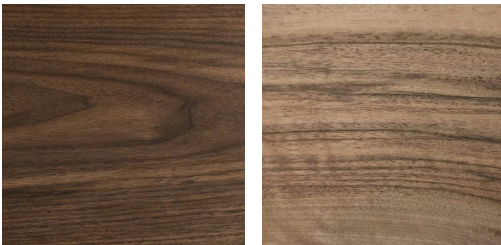

TAXILA
BOOKCASES

DESCRIPTION

Vertical structure in aluminium with Venus Gold or Dusk Bronze finishing.
Decorative vertical elements, shaped like bamboo canes, with Venus Gold, Dusk Bronze, Glossy Gold or Antique Gold finishing.
Base and shelves in wood, veneered in Persian Walnut or Dark Dyed Canaletto Walnut.

Metal Antique Gold

Plated Metal

Metal Glossy Gold

Varnished Metal

Metal Dusk Bronze -
Semi-Glossy

Metal Venus Gold -
Semi-Glossy

BASE/SHELVES

WOOD

Veneered Wood

Dark Dyed Canaletto
Walnut Veneered
Wood - Matt

Persian Walnut
Veneered Wood -
Matt

STRUCTURE

METAL

Varnished Metal

Metal Dusk Bronze -
Semi-Glossy

Metal Venus Gold -
Semi-Glossy