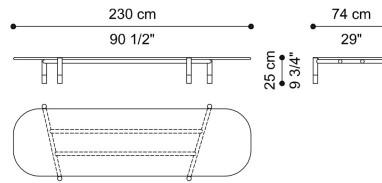

WOODSTOCK
LOW TABLES

DESCRIPTION

Structure in matt Dark Wengé dyed Wood with tips in Polished brass. Top in marble from the collection.

DIMENSIONS

LOW TABLE
E.WOO.231.A

L 180 D 128 H 35 CM

LOW TABLE
E.WOO.231.B

L 230 D 74 H 25 CM

LOW TABLE
E.WOO.232.A

L 80 D 70 H 60 CM

STRUCTURE

WOOD

Solid Wood Dark
Wengé Dyed - Matt

TOP

MARBLE/ONYX