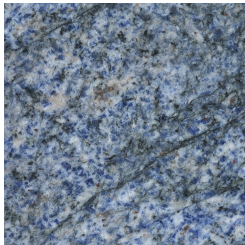

WOODSTOCK
LOW TABLES

DESCRIPTION

Structure in matt Dark Wengé dyed Wood with tips in Polished brass. Top in marble from the collection.

DIMENSIONS

LOW TABLE
E.WOO.231.A

L 180 D 128 H 35 CM

LOW TABLE
E.WOO.231.B

Marble Cat. A
Bianco Carrara -
Polished

Marble Cat. A Black
Marquina - Polished

Marble Cat. A Red
Napoleon - Polished

Marble Cat. A Polar
Green - Polished

Marble Cat. A
Eramosa Cross Cut -
Polished

Marble Cat. A
Eramosa Vein Cut -
Polished

Marble Cat. B Azul
Bahia - Polished

Marble Cat. B Irish
Green - Polished

Marble Cat. C
Patagonia - Polished

Cloudy Grey Onyx -
Polished

Violet Onyx -
Polished

TIPS

METAL

Polished Brass