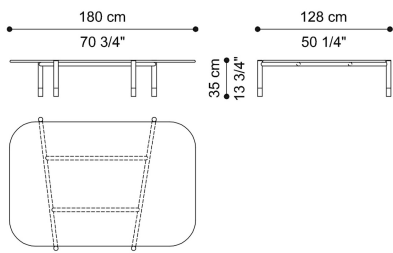

WOODSTOCK
LOW TABLES

DESCRIPTION

Structure in matt Dark Wengé dyed Wood with tips in Polished brass. Top in marble from the collection.

DIMENSIONS

LOW TABLE
E.WOO.231.A

L 180 D 128 H 35 CM

LOW TABLE
E.WOO.231.B

L 230 D 74 H 25 CM

LOW TABLE
E.WOO.232.A

L 80 D 70 H 60 CM

STRUCTURE

WOOD

Solid Wood Dark
Wengé Dyed - Matt

TOP

MARBLE/ONYX