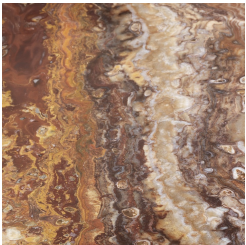

Marble Cat. A
Bianco Carrara -
Polished

Marble Cat. A Black
Marquina - Polished

Marble Cat. A Red
Napoleon - Polished

Marble Cat. A Polar
Green - Polished

Marble Cat. A
Eramosa Cross Cut -
Polished

Marble Cat. A
Eramosa Vein Cut -
Polished

Marble Cat. B Azul
Bahia - Polished

Marble Cat. B Irish
Green - Polished

Marble Cat. C
Patagonia - Polished

Cloudy Grey Onyx -
Polished

Violet Onyx -
Polished

TIPS

METAL

Polished Brass