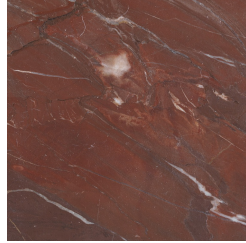

WOODSTOCK
LOW TABLES

DESCRIPTION

Structure in matt Dark Wengé dyed Wood with tips in Polished brass. Top in marble from the collection.

DIMENSIONS

LOW TABLE
E.WOO.231.A

L 180 D 128 H 35 CM

LOW TABLE
E.WOO.231.B

L 230 D 74 H 25 CM

LOW TABLE
E.WOO.232.A

L 80 D 70 H 60 CM

STRUCTURE

WOOD

Solid Wood Dark
Wengé Dyed - Matt

TOP

MARBLE/ONYX

Marble Cat. A
Bianco Carrara -
Polished

Marble Cat. A Black
Marquina - Polished

Marble Cat. A Red
Napoleon - Polished

Marble Cat. A Polar
Green - Polished

Marble Cat. A
Eramosa Cross Cut -
Polished

Marble Cat. A
Eramosa Vein Cut -
Polished