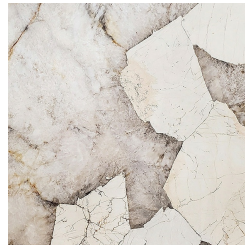

Marble Cat. C
Patagonia - Polished