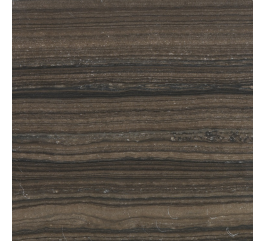

WOODSTOCK
LOW TABLES

DESCRIPTION

Structure in matt Dark Wengé dyed Wood with tips in Polished brass. Top in marble from the collection.

DIMENSIONS

LOW TABLE
E.WOO.231.A

L 180 D 128 H 35 CM

LOW TABLE
E.WOO.231.B

Marble Cat. A
Bianco Carrara -
Polished

Marble Cat. A Black
Marquina - Polished

Marble Cat. A Red
Napoleon - Polished

Marble Cat. A Polar
Green - Polished

Marble Cat. A
Eramosa Cross Cut -
Polished

Marble Cat. A
Eramosa Vein Cut -
Polished

Marble Cat. B Azul
Bahia - Polished

Marble Cat. B Irish
Green - Polished

Marble Cat. C
Patagonia - Polished

Cloudy Grey Onyx -
Polished

Violet Onyx -
Polished

TIPS

METAL

Polished Brass