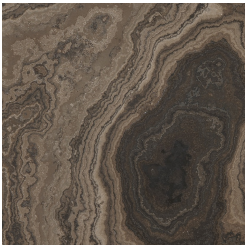

WOODSTOCK
LOW TABLES

DESCRIPTION

Structure in matt Dark Wengé dyed Wood with tips in Polished brass. Top in marble from the collection.

DIMENSIONS

LOW TABLE
E.WOO.231.A

L 180 D 128 H 35 CM

LOW TABLE
E.WOO.231.B

Marble Cat. A
Bianco Carrara -
Polished

Marble Cat. A Black
Marquina - Polished

Marble Cat. A Red
Napoleon - Polished

Marble Cat. A Polar
Green - Polished

Marble Cat. A
Eramosa Cross Cut -
Polished

Marble Cat. A
Eramosa Vein Cut -
Polished

Marble Cat. B Azul
Bahia - Polished

Marble Cat. B Irish
Green - Polished

Marble Cat. C
Patagonia - Polished

Cloudy Grey Onyx -
Polished

Violet Onyx -
Polished

TIPS

METAL

Polished Brass