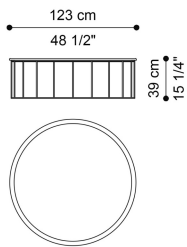

**VESSEL**  
LOW TABLES

---

**DESCRIPTION**

Structure in brass, polished or with Brushed Dark Bronze finishing.  
Top in multilayer wood covered in coated fabric cat. B Arnica col. 19 Cuoio with raised border covered in leather cat. A Cuir from the collection with decorative stitching, or totally in leather cat. A Cuir from the collection with decorative stitching.

---

**DIMENSIONS**

LOW TABLE  
**E.VES.231.A**

Ø 123 H 39 CM

LOW TABLE  
**E.VES.232.A**

Ø 63 H 52 CM

---

**OPTIONAL**