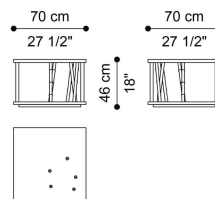

### DESCRIPTION

Vertical structure in aluminium with Brushed Dark Bronze finishing.  
Decorative vertical elements in brass, polished or with Brushed Dark Bronze finishing, shaped like bamboo canes through handcrafted hot working metal process.  
Top and base in multilayer wood lacquered Patinated Gold Liquid Metal, or veneered in essence from the collection.

### DIMENSIONS

#### LOW TABLE E.TAX.231.A

L 120 D 120 H 33 CM

#### LOW TABLE E.TAX.232.A

L 70 D 70 H 46 CM

---

**STRUCTURE**

**METAL**

Metal Brushed Dark  
Bronze

---

**BASE/TOP**