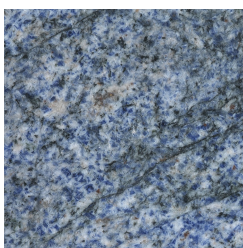

KLEE
LOW TABLES

DESCRIPTION

Structure in Brushed Dark Bronze metal. Side table available with one vertical "E" shaped element in Cherry Red finishing. Upper top veneered in essence from the collection or marble from the collection. Lower top veneered in essence from the collection.

MARBLE TOP
OPTIONAL LOWER TOP FOR KLEE SIDE TABLE
E.COM.811.AKX

MARBLE TOP
OPTIONAL LOWER TOP FOR KLEE SIDE TABLE
E.COM.811.ALX

STRUCTURE

METAL

Metal Brushed Dark
Bronze

TOP

WOOD

Carbalho Veneered
Dyed Dark Wengé -
Matt

Smoked Eucalyptus
Frisé Veneered -
Semi-Glossy

MARBLE/ONYX

Marble Cat. A
Bianco Carrara -
Polished

Marble Cat. A Black
Marquina - Polished

Marble Cat. A Red
Napoleon - Polished

Marble Cat. A Polar
Green - Polished

Marble Cat. A
Eramosa Cross Cut -
Polished

Marble Cat. A
Eramosa Vein Cut -
Polished

Marble Cat. B Azul
Bahia - Polished

Marble Cat. B Irish
Green - Polished