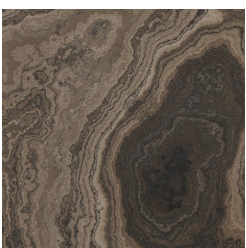

KLEE
LOW TABLES

DESCRIPTION

Structure in Brushed Dark Bronze metal. Side table available with one vertical "E" shaped element in Cherry Red finishing. Upper top veneered in essence from the collection or marble from the collection. Lower top veneered in essence from the collection.

MARBLE TOP
OPTIONAL LOWER TOP FOR KLEE SIDE TABLE
E.COM.811.AKX

MARBLE TOP
OPTIONAL LOWER TOP FOR KLEE SIDE TABLE
E.COM.811.ALX

STRUCTURE

METAL

Metal Brushed Dark
Bronze

TOP

WOOD

Carbalho Veneered
Dyed Dark Wengé -
Matt

Smoked Eucalyptus
Frisé Veneered -
Semi-Glossy

MARBLE/ONYX

Marble Cat. A
Bianco Carrara -
Polished

Marble Cat. A Black
Marquina - Polished

Marble Cat. A Red
Napoleon - Polished

Marble Cat. A Polar
Green - Polished

Marble Cat. A
Eramosa Cross Cut -
Polished

Marble Cat. A
Eramosa Vein Cut -
Polished

Marble Cat. B Azul
Bahia - Polished

Marble Cat. B Irish
Green - Polished