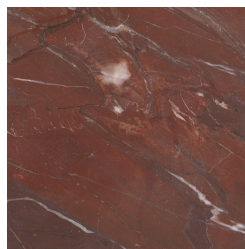

KLEE
LOW TABLES

DESCRIPTION

Structure in Brushed Dark Bronze metal. Side table available with one vertical "E" shaped element in Cherry Red finishing. Upper top veneered in essence from the collection or marble from the collection. Lower top veneered in essence from the collection.

MARBLE TOP
OPTIONAL LOWER TOP FOR KLEE SIDE TABLE
E.COM.811.AKX

MARBLE TOP
OPTIONAL LOWER TOP FOR KLEE SIDE TABLE
E.COM.811.ALX

STRUCTURE

METAL

Metal Brushed Dark
Bronze

TOP

WOOD

Carbalho Veneered
Dyed Dark Wengé -
Matt

Smoked Eucalyptus
Frisé Veneered -
Semi-Glossy

MARBLE/ONYX

Marble Cat. A
Bianco Carrara -
Polished

Marble Cat. A Black
Marquina - Polished

Marble Cat. A Red
Napoleon - Polished

Marble Cat. A Polar
Green - Polished

Marble Cat. A
Eramosa Cross Cut -
Polished

Marble Cat. A
Eramosa Vein Cut -
Polished

Marble Cat. B Azul
Bahia - Polished

Marble Cat. B Irish
Green - Polished