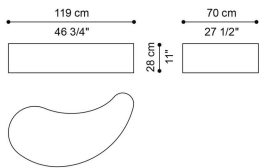

GOA  
LOW TABLES

---

DESCRIPTION

Structure in Patinated Gold Liquid Metal lacquered wood.

---

DIMENSIONS

LOW TABLE  
PAISLEY  
**E.GOA.232.B**

L 119 D 70 H 28 CM

LOW TABLE  
OVAL  
**E.GOA.232.C**

L 93 D 61 H 28 CM

LOW TABLE  
**E.GOA.232.A**

L 55 D 57 H 50 CM

---

STRUCTURE

WOOD

Patinated Gold  
Liquid Metal  
Lacquered Wood -  
Glossy