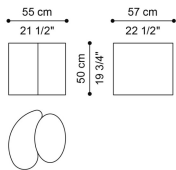

GOA  
LOW TABLES

---

DESCRIPTION

Structure in Patinated Gold Liquid Metal lacquered wood.

---

DIMENSIONS

LOW TABLE  
PAISLEY  
**E.GOA.232.B**

L 119 D 70 H 28 CM

LOW TABLE  
OVAL  
**E.GOA.232.C**

L 93 D 61 H 28 CM

LOW TABLE  
**E.GOA.232.A**

L 55 D 57 H 50 CM

---

STRUCTURE

WOOD

Patinated Gold  
Liquid Metal  
Lacquered Wood -  
Glossy