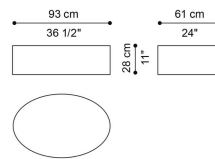

GOA  
LOW TABLES

---

DESCRIPTION

Structure in Patinated Gold Liquid Metal lacquered wood.

---

DIMENSIONS

LOW TABLE  
PAISLEY  
**E.GOA.232.B**

L 119 D 70 H 28 CM

LOW TABLE  
OVAL  
**E.GOA.232.C**

L 93 D 61 H 28 CM

LOW TABLE  
**E.GOA.232.A**

L 55 D 57 H 50 CM

---

STRUCTURE

WOOD

Patinated Gold  
Liquid Metal  
Lacquered Wood -  
Glossy