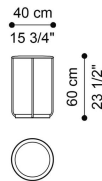

AMBAR
LOW TABLES

DESCRIPTION

Structure in brass, polished or with Brushed Dark Bronze finishing.
Top and base in marble or onyx from the collection, or in multilayer wood veneered in essence from the collection.
Circular element Ø 38 cm in natural mirror at the centre of the table top, only for central table version.

DIMENSIONS

LOW TABLE
WITH MIRROR
E.AMB.231.D

Ø 120 H 35 CM

LOW TABLE
E.AMB.232.A

Ø 40 H 40 CM

LOW TABLE
E.AMB.232.B

Ø 40 H 50 CM

LOW TABLE
E.AMB.232.C

Ø 40 H 60 CM

LOW TABLE
E.AMB.232.D

Ø 60 H 50 CM

STRUCTURE

METAL

Metal Brushed Dark Bronze

Polished Brass

BASE/TOP