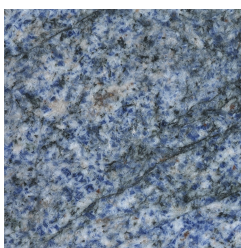

AMBAR
LOW TABLES

DESCRIPTION

Structure in brass, polished or with Brushed Dark Bronze finishing.
Top and base in marble or onyx from the collection, or in multilayer wood veneered in essence from the collection.
Circular element Ø 38 cm in natural mirror at the centre of the table top, only for central table version.

WOOD

Carbalho Veneered Dyed Dark Wengé - Matt

Smoked Eucalyptus Frisé Veneered - Semi-Glossy

MARBLE/ONYX

Marble Cat. A Bianco Carrara - Polished

Marble Cat. A Black Marquina - Polished

Marble Cat. A Red Napoleon - Polished

Marble Cat. A Polar Green - Polished

Marble Cat. A Eramosa Cross Cut - Polished

Marble Cat. A Eramosa Vein Cut - Polished

Marble Cat. B Azul Bahia - Polished

Marble Cat. B Irish Green - Polished

Cloudy Grey Onyx - Polished