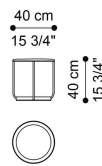

AMBAR
LOW TABLES

DESCRIPTION

Structure in brass, polished or with Brushed Dark Bronze finishing.
Top and base in marble or onyx from the collection, or in multilayer wood veneered in essence from the collection.
Circular element Ø 38 cm in natural mirror at the centre of the table top, only for central table version.

DIMENSIONS

LOW TABLE
WITH MIRROR
E.AMB.231.D

Ø 120 H 35 CM

LOW TABLE
E.AMB.232.A

Ø 40 H 40 CM

LOW TABLE
E.AMB.232.B

Ø 40 H 50 CM

LOW TABLE
E.AMB.232.C

Ø 40 H 60 CM

LOW TABLE
E.AMB.232.D

Ø 60 H 50 CM

STRUCTURE

METAL

Metal Brushed Dark Bronze

Polished Brass

BASE/TOP