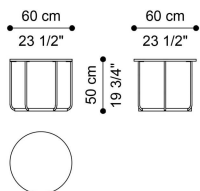

AMBAR
LOW TABLES

DESCRIPTION

Structure in brass, polished or with Brushed Dark Bronze finishing.
Top and base in marble or onyx from the collection, or in multilayer wood veneered in essence from the collection.
Circular element Ø 38 cm in natural mirror at the centre of the table top, only for central table version.

DIMENSIONS

LOW TABLE
WITH MIRROR
E.AMB.231.D

Ø 120 H 35 CM

LOW TABLE
E.AMB.232.A

Ø 40 H 40 CM

LOW TABLE
E.AMB.232.B

Ø 40 H 50 CM

LOW TABLE
E.AMB.232.C

Ø 40 H 60 CM

LOW TABLE
E.AMB.232.D

Ø 60 H 50 CM

STRUCTURE

METAL

Metal Brushed Dark Bronze

Polished Brass

BASE/TOP