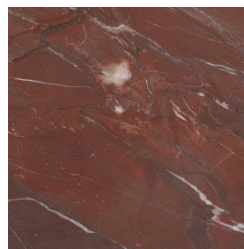

AMBAR
LOW TABLES

DESCRIPTION

Structure in brass, polished or with Brushed Dark Bronze finishing.
Top and base in marble or onyx from the collection, or in multilayer wood veneered in essence from the collection.
Circular element Ø 38 cm in natural mirror at the centre of the table top, only for central table version.

WOOD

Carbalho Veneered Dyed Dark Wengé - Matt

Smoked Eucalyptus Frisé Veneered - Semi-Glossy

MARBLE/ONYX

Marble Cat. A Bianco Carrara - Polished

Marble Cat. A Black Marquina - Polished

Marble Cat. A Red Napoleon - Polished

Marble Cat. A Polar Green - Polished

Marble Cat. A Eramosa Cross Cut - Polished

Marble Cat. A Eramosa Vein Cut - Polished

Marble Cat. B Azul Bahia - Polished

Marble Cat. B Irish Green - Polished

Cloudy Grey Onyx - Polished