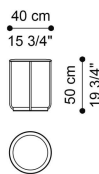

AMBAR
LOW TABLES

DESCRIPTION

Structure in brass, polished or with Brushed Dark Bronze finishing.
Top and base in marble or onyx from the collection, or in multilayer wood veneered in essence from the collection.
Circular element Ø 38 cm in natural mirror at the centre of the table top, only for central table version.

DIMENSIONS

LOW TABLE
WITH MIRROR
E.AMB.231.D

Ø 120 H 35 CM

LOW TABLE
E.AMB.232.A

Ø 40 H 40 CM

LOW TABLE
E.AMB.232.B

Ø 40 H 50 CM

LOW TABLE
E.AMB.232.C

Ø 40 H 60 CM

LOW TABLE
E.AMB.232.D

Ø 60 H 50 CM

STRUCTURE

METAL

Metal Brushed Dark Bronze

Polished Brass

BASE/TOP