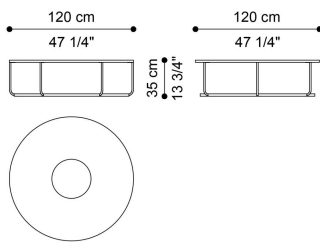

AMBAR
LOW TABLES

DESCRIPTION

Structure in brass, polished or with Brushed Dark Bronze finishing.
Top and base in marble or onyx from the collection, or in multilayer wood veneered in essence from the collection.
Circular element Ø 38 cm in natural mirror at the centre of the table top, only for central table version.

DIMENSIONS

LOW TABLE
WITH MIRROR
E.AMB.231.D

Ø 120 H 35 CM

LOW TABLE
E.AMB.232.A

Ø 40 H 40 CM

LOW TABLE
E.AMB.232.B

Ø 40 H 50 CM

LOW TABLE
E.AMB.232.C

Ø 40 H 60 CM

LOW TABLE
E.AMB.232.D

Ø 60 H 50 CM

STRUCTURE

METAL

Metal Brushed Dark Bronze

Polished Brass

BASE/TOP