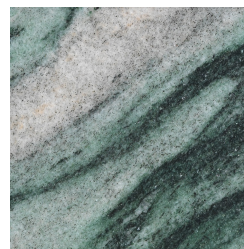

AMBAR
LOW TABLES

DESCRIPTION

Structure in brass, polished or with Brushed Dark Bronze finishing.
Top and base in marble or onyx from the collection, or in multilayer wood veneered in essence from the collection.
Circular element Ø 38 cm in natural mirror at the centre of the table top, only for central table version.

WOOD

Carbalho Veneered Dyed Dark Wengé - Matt

Smoked Eucalyptus Frisé Veneered - Semi-Glossy

MARBLE/ONYX

Marble Cat. A Bianco Carrara - Polished

Marble Cat. A Black Marquina - Polished

Marble Cat. A Red Napoleon - Polished

Marble Cat. A Polar Green - Polished

Marble Cat. A Eramosa Cross Cut - Polished

Marble Cat. A Eramosa Vein Cut - Polished

Marble Cat. B Azul Bahia - Polished

Marble Cat. B Irish Green - Polished

Cloudy Grey Onyx - Polished