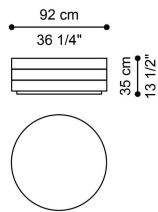

ALEPPO  
LOW TABLES

---

**DESCRIPTION**

Structure in curved multilayer wood lacquered Patinated Gold Liquid Metal.  
Two swivel compartments, with inner cover in fabric from the collection.  
Base in multilayer wood lacquered Brushed Dark Bronze.

---

**DIMENSIONS**

LOW TABLE  
**E.ALE.231.A**

Ø 92 H 35 CM

LOW TABLE  
**E.ALE.232.A**

Ø 50 H 62 CM

---

**STRUCTURE**