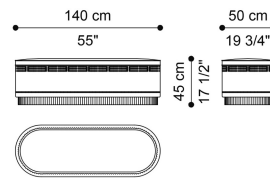

DESCRIPTION

Structure in multilayer wood and variable thickness high density expansive polyurethane foam. Upholstery and piping in fabric or leather from the collection. Golden decorative nails on bottom. Decoration with Etro motif with golden nails when available (as indicated). Base in Gold Lacquered MDF, grooved with a numeric control system.

DIMENSIONS

POUF
WITH ETRO MOTIF
E.MEI.222.A

Ø 50 H 45 CM

POUF
WITH ETRO MOTIF
E.MEI.222.B

L 140 D 50 H 45 CM

POUF
WITHOUT ETRO MOTIF
E.MEI.222.A

Ø 50 H 45 CM

POUF
WITHOUT ETRO MOTIF
E.MEI.222.B

L 140 D 50 H 45 CM

POUF
STORAGE POUF
E.MEI.562.A

L 140 D 50 H 45 CM

BASE

WOOD

Gold Lacquered
Wood - Semi-Glossy

UPHOLSTERY

FABRIC / LEATHER