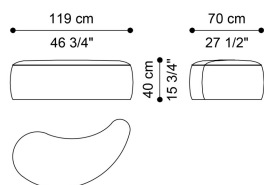

GOA
POUFS

DESCRIPTION

Structure in wood and foam. Upholstery in fabric or leather from the collection.

DIMENSIONS

POUF PAISLEY E.GOA.222.A

L 119 D 70 H 40 CM

POUF OVAL E.GOA.222.B

L 93 D 61 H 40 CM