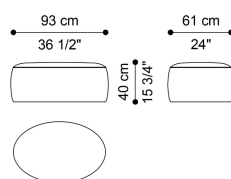

GOA
POUFS

DESCRIPTION

Structure in wood and foam. Upholstery in fabric or leather from the collection.

DIMENSIONS

POUF PAISLEY E.GOA.222.A

L 119 D 70 H 40 CM

POUF OVAL E.GOA.222.B

L 93 D 61 H 40 CM