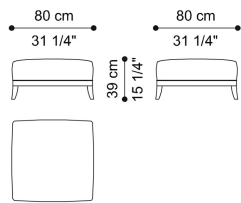

DESCRIPTION

Structure in solid beech wood dyed matt Dark Wengé. Feet worked with a numeric control system. Under-seat frame in multilayer wood with elastic webbing that guarantees springiness. Upholstery and piping in fabric or leather from the collection. Seat cushion in variable thickness high density expansive polyurethane foam. Upholstery and piping in fabric or leather from the collection.

DIMENSIONS

POUF E.CEY.222.A

L 80 D 80 H 39 CM

BENCH E.CEY.222.B

L 143 D 50 H 47 CM

STRUCTURE

WOOD

Solid Wood Dark
Wengé Dyed - Matt