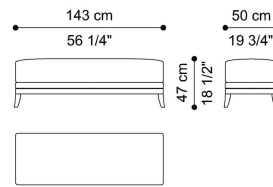

DESCRIPTION

Structure in solid beech wood dyed matt Dark Wengé. Feet worked with a numeric control system. Under-seat frame in multilayer wood with elastic webbing that guarantees springiness. Upholstery and piping in fabric or leather from the collection. Seat cushion in variable thickness high density expansive polyurethane foam. Upholstery and piping in fabric or leather from the collection.

DIMENSIONS

POUF E.CEY.222.A

L 80 D 80 H 39 CM

BENCH E.CEY.222.B

L 143 D 50 H 47 CM

STRUCTURE

WOOD

Solid Wood Dark
Wengé Dyed - Matt