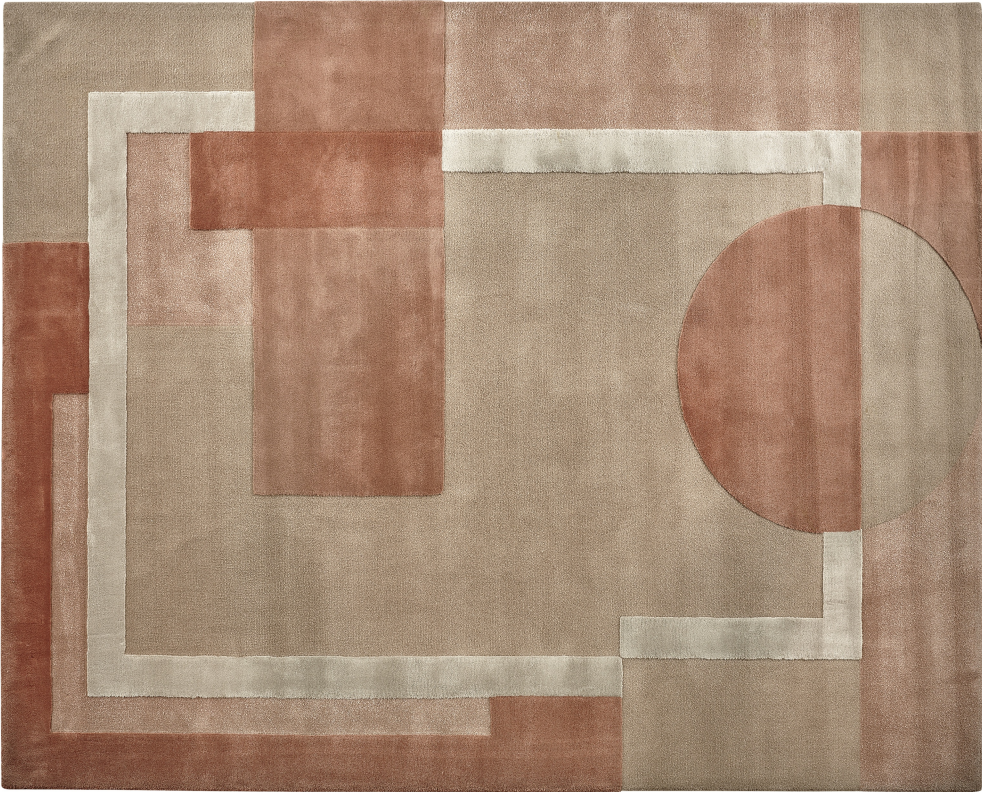

TRAME PINK
COMPLEMENTS

DESCRIPTION

Tufted rug with cut pile of different heights in bamboo yarn and wool.

DIMENSIONS

RUG

T.TRPCM03XQCAX-D3X2

L 300 D 200 CM

RUG

T.TRPCM03XQCAX-D4X3

L 400 D 300 CM